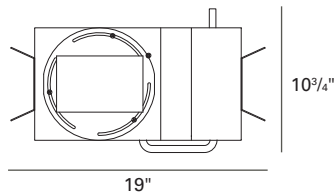

HOUSING INFORMATION

New Construction

BL920-A (20W)

BL420-A (39W)

ORDERING INFORMATION

Trim	Finish	Trim Lens*	Housing	Voltage	Accessories
1624	10 - White	B - Borosilicate Clear Lens	20W MHMR16	120V	CB27 - 27" C-Channel Bars
Bevel Trim	21 - Black	C - Clear Lens	BL920-A - New Construction	277V	CB52 - 52" C-Channel Bars
Downlight, (2) 20W and 39W MHMR16	28 - Metalized Grey	F - Frosted Lens	39W MHMR16		ACCESSORY HOLDER - Consult Factory
		L - Linear Spread Lens	BL420-A - New Construction		
		P - Prismatic Lens			
		S - Solite			
		U - Anti UV Filter			

*Frosted is standard unless option is specified

How to Specify	1624	Finish	Trim Lens	Housing	Voltage	Accessories
	Trim	Finish	Trim Lens	Housing	Voltage	Accessories