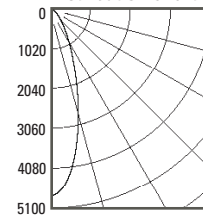

PHOTOMETRICS:

Distribution chart

LTL No.: 13905.ies
(2) 39W MHMR16
GX10 25°
Frosted lens - 66% Efficiency
Solite lens - 74.2% Efficiency

Ft below	FC nadir	Dia. @ 50%
6.0	132.1	3.4
8.0	74.3	4.5
10.0	47.6	5.6
12.0	33.0	6.7
14.0	24.3	7.8
16.0	18.6	8.9