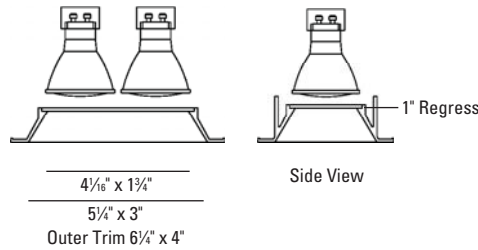

Downlight

LUMINAIRE INFORMATION

APPLICATION:

Accent luminaire for Residential, Commercial, Retail or Hospitality environments.

MATERIALS:

Trim: Die cast aluminum with torsion spring mounting.
 Housing: All-Ways Square™ housing allows alignment of rectangular aperture (up to 30° rotation) after housing installation and prior to finish ceiling installation. Patent pending. Fabricated of 20 ga. galvanized steel with thru wire J-box, 4 in 4 out at min. 90°C, #12 AGW thru branch circuit wiring.
 Housing and trim supplied as one complete unit.
 Trim Lens: Frosted