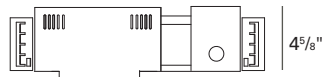

HOUSING INFORMATION

New Construction

BL920-A (20W)

BL420-A (39W)

ORDERING INFORMATION

Trim	Finish	Trim Lens*	Housing	Voltage	Accessories
1624	10 - White	B - Borosilicate Clear Lens	20W MHMR16	120V	CB27 - 27" C-Channel Bars
Bevel Trim	21 - Black	C - Clear Lens	BL920-A - New Construction	277V	CB52 - 52" C-Channel Bars
Downlight, (2) 20W and 39W MHMR16	28 - Metalized Grey	F - Frosted Lens	39W MHMR16		ACCESSORY HOLDER - Consult Factory
		L - Linear Spread Lens	BL420-A - New Construction		
		P - Prismatic Lens			
		S - Solite			
		U - Anti UV Filter			

*Frosted is standard unless option is specified

How to Specify	1624	Finish	Trim Lens	Housing	Voltage	Accessories
	Trim	Finish	Trim Lens	Housing	Voltage	Accessories