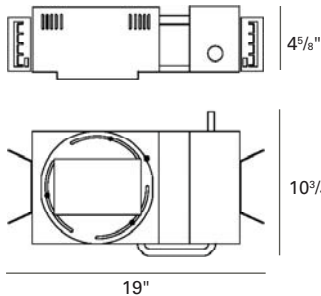

HOUSING INFORMATION

New Construction

BL926-A (20W)

BL460X-A (39W)

HOW TO SPECIFY

Trim	Finish	Trim Lens*	Housing	Voltage	Accessories
1648		*Frosted is standard unless option is specified			
1648 Bevel Trim Adjustable 45°, (2) 20W or 39W MHMR16	10 - White 21 - Black 28 - Metalized Grey	B - Borosilicate Clear Lens C - Clear Lens F - Frosted Lens L - Linear Spread Lens P - Prismatic Lens S - Solite U - Anti UV Filter	20W MHMR16 BL926-A - New Construction 39W MHMR16 BL460X-A - New Construction	120V 277V	CB27 - 27" C-Channel Bars CB52 - 52" C-Channel Bars ACCESSORY HOLDER - Consult Factory LAMPS - MHMR16 20W / 39W