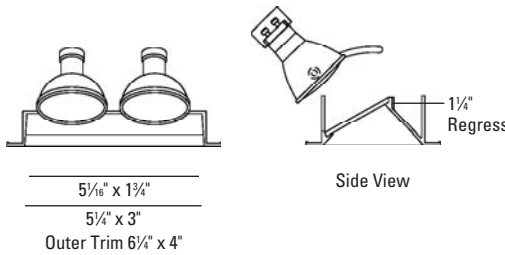

Adjustable 45°

LUMINAIRE INFORMATION

APPLICATION:

Accent luminaire for Residential, Commercial, Retail or Hospitality environments.

MATERIALS:

Trim: Die cast aluminum with torsion spring mounting.
 Housing: All-Ways Square™ housing allows alignment of rectangular aperture (up to 30° rotation) after housing installation and prior to finish ceiling installation. Patent pending. Fabricated of 20 ga. galvanized steel with thru wire J-box, 4 in 4 out at min. 90°C, #12 AGW thru branch circuit wiring.
 Housing and trim supplied as one complete unit.
 Trim Lens: Frosted

LAMP: (not included)

(2) 20W or 39W MHMR16 GX10.

MOUNTING:

Butterfly brackets and adjustable nailer bars with integral nails provided. Nailer bars are extendible from 14" to 24" centers.

ADJUSTMENT:

(2) Hot aiming self locking rack and pinion 45° vertical adjustment and 15° tilt. Slide lock tab for locking horizontal rotation at 180° increments.