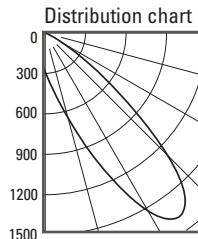

LISTINGS:

Dry/damp/wet under covered ceiling.

IBEW union made.

NOTES:

- Housing included with trim.
- Maximum ceiling thickness 1 inch. Consult factory for other ceiling conditions.
- Maximum 1 lens option.
- Not for use with ES16 lamps.

PHOTOMETRICS:

LTL No.: 14576.ies
(2) 39W MHMR16
 GX10 25° (tilted 45°)
 Frosted lens - 50.9% Efficiency
 Solite lens - 57% Efficiency

LTL No.: 17150.ies
(2) 20W MHMR16
 GX10 25° (tilted 45°)
 Frosted lens - 50.9% Efficiency
 Solite lens - 57% Efficiency