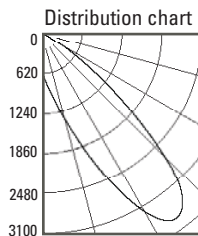

LISTINGS:

Dry/damp/wet under covered ceiling.

IBEW union made.

NOTES:

- Housing included with trim.
- Maximum ceiling thickness 1 inch. Consult factory for other ceiling conditions.
- Maximum 1 lens option.
- Not for use with ES16 lamps.

PHOTOMETRICS:

LTL No.: 14576.ies
(2) 39W MHMR16
 GX10 25° (tilted 45°)
 Frosted lens - 50.9% Efficiency
 Solite lens - 57% Efficiency

LTL No.: 17150.ies
(2) 20W MHMR16
 GX10 25° (tilted 45°)
 Frosted lens - 50.9% Efficiency
 Solite lens - 57% Efficiency