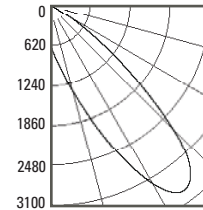

PHOTOMETRICS:

Distribution chart

LTL No.: 14576.ies
(2) 39W MHMR16
GX10 25° (tilted 45°)
Frosted lens -
50.9% Efficiency
Solite lens -
57% Efficiency