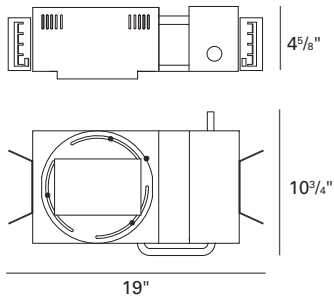

HOUSING INFORMATION

New Construction

BL926-A (20W)

BL460X-A (39W)

ORDERING INFORMATION

Trim	Finish	Trim Lens*	Housing	Voltage	Accessories
1648	10 - White	B - Borosilicate Clear Lens	20W MHMR16	120V	CB27 - 27" C-Channel Bars
Bevel Trim	21 - Black	C - Clear Lens	BL926-A - New Construction	277V	CB52 - 52" C-Channel Bars
Adjustable 45°, (2) 20W or 39W MHMR16	28 - Metalized Grey	F - Frosted Lens	39W MHMR16		ACCESSORY HOLDER - Consult Factory
		L - Linear Spread Lens	BL460X-A - New Construction		
		P - Prismatic Lens			
		S - Solite			
		U - Anti UV Filter			

*Frosted is standard unless option is specified

How to Specify	1648	Finish	Trim Lens	Housing	Voltage	Accessories
	Trim	Finish	Trim Lens	Housing	Voltage	Accessories