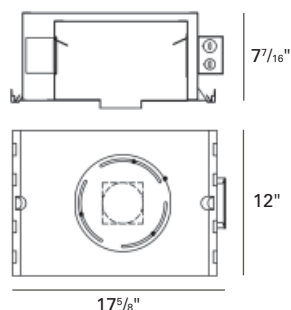

PHOTOMETRICS:

Distance From Ceiling in Feet	3' on center 3' from wall					
	0.5	2.7	2.6	2.6	2.7	2.6
1.5	10.5	9.3	9.3	10.5	9.1	9.1
2.5	24.2	22.8	22.8	24.2	22.5	22.5
3.5	31.5	30.6	30.7	31.5	30.2	30.2
4.5	33.7	32.6	32.7	33.7	32.0	32.0
5.5	30.4	30.3	30.3	30.4	29.3	29.3
6.5	25.7	25.9	26.0	25.7	24.8	24.8
7.5	22.0	22.4	22.4	22.1	21.2	21.2

Lamp: 39W MHMR16 GX10, FL40, 2100 Lumens
 Reflectances: 0.8, 0.5, 0.2
 LLF: 0.8
 Mounting Height: 8 FT

HOUSING INFORMATION

New Construction

BL718-A (20W)

BL170-A (39W)

IC/Airtight

BL718-A-IC (20W)

(Not available in 39W)