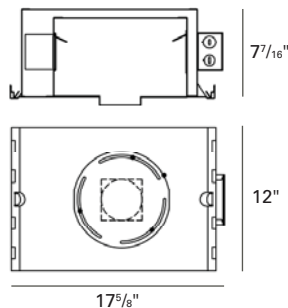

PHOTOMETRICS:

Distance From Ceiling in Feet	3' on center 3' from wall					
	0.5	2.7	2.6	2.6	2.7	2.6
1.5	10.5	9.3	9.3	10.5	9.1	9.1
2.5	24.2	22.8	22.8	24.2	22.5	22.5
3.5	31.5	30.6	30.7	31.5	30.2	30.2
4.5	33.7	32.6	32.7	33.7	32.0	32.0
5.5	30.4	30.3	30.3	30.4	29.3	29.3
6.5	25.7	25.9	26.0	25.7	24.8	24.8
7.5	22.0	22.4	22.4	22.1	21.2	21.2

Lamp: 39W MHMR16 GX10, FL40, 2100 Lumens
 Reflectances: 0.8, 0.5, 0.2
 LLF: 0.8
 Mounting Height: 8 FT

HOUSING INFORMATION

New Construction

BL718-A (20W)

BL170-A (39W)

IC/Airtight

BL718-A-IC (20W)

(Not available in 39W)