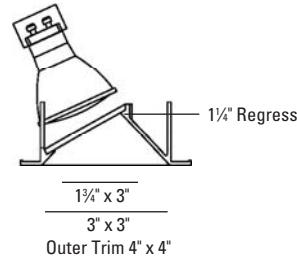

Wall Wash

LUMINAIRE INFORMATION

APPLICATION:

Accent luminaire for Residential, Commercial, Retail or Hospitality environments.

MATERIALS:

Trim: Die cast aluminum with torsion spring mounting.
 Housing: All-Ways Square™ housing allows alignment of square aperture (up to 45° rotation) after housing installation and prior to finish ceiling installation. Patent pending. Fabricated of 20 ga. galvanized steel with thru wire J-box, 2 in 2 out (4 in 4 out for IC/ Airtight) at min. 90°C, #12 AGW thru branch circuit wiring. Housing and trim supplied as one complete unit.
 Trim Lens: MultiTex proprietary molded low iron lens.