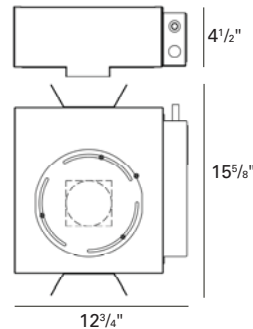

Chicago Plenum

BL718-A-CP (20W)

BL170-A-CP (39W)

HOW TO SPECIFY

Trim	Finish	Housing	Voltage	Accessories
1650				
1658 Bevel Trim Wall Wash, New Construction and Chicago Plenum: 20W or 39W MHMR16 IC/Airtight: 20W MHMR16	10 - White 21 - Black 28 - Metalized Grey	20W MHMR16 BL718-A - New Construction BL718-A-IC - IC/Airtight BL718-A-CP - Chicago Plenum 39W MHMR16 BL170-A - New Construction BL170-A-CP - Chicago Plenum	120V 277V	CB27 - 27" C-Channel Bars CB52 - 52" C-Channel Bars LAMPS - MHMR16 20W / 39W