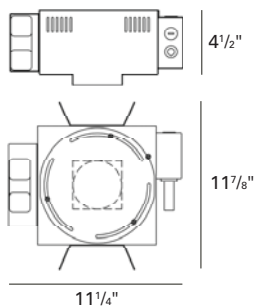

LAMP: (not included)

(1) 20W or 39W MHMR16 GX10.

MOUNTING:

Butterfly brackets and adjustable nailer bars with integral nails provided. Nailer bars are extendible from 14" to 24" centers.

VOLTAGE:

Specify 120V or 277V.

PHOTOMETRICS:

Distance From Ceiling in Feet	3' on center 3' from wall					
	0.5	2.7	2.6	2.6	2.7	2.6
1.5	10.5	9.3	9.3	10.5	9.1	9.1
2.5	24.2	22.8	22.8	24.2	22.5	22.5
3.5	31.5	30.6	30.7	31.5	30.2	30.2
4.5	33.7	32.6	32.7	33.7	32.0	32.0
5.5	30.4	30.3	30.3	30.4	29.3	29.3
6.5	25.7	25.9	26.0	25.7	24.8	24.8
7.5	22.0	22.4	22.4	22.1	21.2	21.2

Lamp: 39W MHMR16 GX10, FL40, 2100 Lumens
 Reflectances: 0.8, 0.5, 0.2
 LLF: 0.8
 Mounting Height: 8 FT

HOUSING INFORMATION

New Construction

BL718-A (20W)

BL170-A (39W)

IC/Airtight

BL718-A-IC (20W)

(Not available in 39W)