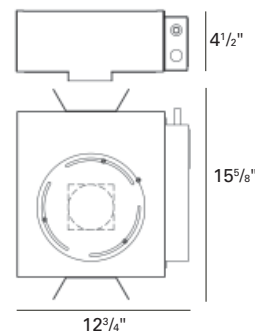

PHOTOMETRICS:

Distance From Ceiling in Feet	3' on center 3' from wall					
	0.5	2.7	2.6	2.6	2.7	2.6
1.5	10.5	9.3	9.3	10.5	9.1	9.1
2.5	24.2	22.8	22.8	24.2	22.5	22.5
3.5	31.5	30.6	30.7	31.5	30.2	30.2
4.5	33.7	32.6	32.7	33.7	32.0	32.0
5.5	30.4	30.3	30.3	30.4	29.3	29.3
6.5	25.7	25.9	26.0	25.7	24.8	24.8
7.5	22.0	22.4	22.4	22.1	21.2	21.2

Lamp: 39W MHMR16 GX10, FL40, 2100 Lumens
 Reflectances: 0.8, 0.5, 0.2
 LLF: 0.8
 Mounting Height: 8 FT

HOUSING INFORMATION

New Construction

BL718-A (20W)

BL170-A (39W)

IC/Airtight

BL718-A-IC (20W)

(Not available in 39W)

Chicago Plenum

BL718-A-CP (20W)

BL170-A-CP (39W)

ORDERING INFORMATION

Trim	– Finish	– Housing	– Voltage	– Accessories
1658	10 - White	20W MHMR16	120V	CB27 - 27" C-Channel Bars
Bevel Trim	21 - Black	BL718-A - New Construction	277V	CB52 - 52" C-Channel Bars
Wall Wash,	28 - Metalized Grey	BL718-A-IC - IC/Airtight		LAMPS - MHMR16 20W / 39W
New Construction and		BL718-A-CP - Chicago Plenum		
Chicago Plenum:		39W MHMR16		
20W or 39W MHMR16		BL170-A - New Construction		
IC/Airtight: 20W MHMR16		BL170-A-CP - Chicago Plenum		