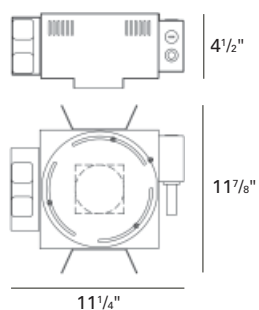

PHOTOMETRICS:

Distance From Ceiling in Feet	3' on center 3' from wall					
	0.5	2.7	2.6	2.6	2.7	2.6
1.5	10.5	9.3	9.3	10.5	9.1	9.1
2.5	24.2	22.8	22.8	24.2	22.5	22.5
3.5	31.5	30.6	30.7	31.5	30.2	30.2
4.5	33.7	32.6	32.7	33.7	32.0	32.0
5.5	30.4	30.3	30.3	30.4	29.3	29.3
6.5	25.7	25.9	26.0	25.7	24.8	24.8
7.5	22.0	22.4	22.4	22.1	21.2	21.2

Lamp: 39W MHMR16 GX10, FL40, 2100 Lumens
 Reflectances: 0.8, 0.5, 0.2
 LLF: 0.8
 Mounting Height: 8 FT

HOUSING INFORMATION

New Construction

BL718-A (20W)

BL170-A (39W)

IC/Airtight

BL718-A-IC (20W)

(Not available in 39W)