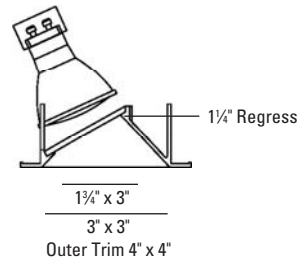

Wall Wash

LUMINAIRE INFORMATION

APPLICATION:

Accent luminaire for Residential, Commercial, Retail or Hospitality environments.

MATERIALS:

Trim: Die cast aluminum with torsion spring mounting.
 Housing: All-Ways Square™ housing allows alignment of square aperture (up to 45° rotation) after housing installation and prior to finish ceiling installation. Patent pending. Fabricated of 20 ga. galvanized steel with thru wire J-box, 2 in 2 out (4 in 4 out for IC/Airtight) at min. 90°C, #12 AGW thru branch circuit wiring. Housing and trim supplied as one complete unit.
 Trim Lens: MultiTex proprietary molded low iron lens.