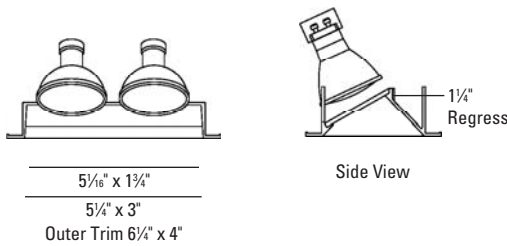

Wall Wash

LUMINAIRE INFORMATION

APPLICATION:

Accent luminaire for Residential, Commercial, Retail or Hospitality environments.

MATERIALS:

Trim: Die cast aluminum with torsion spring mounting.
 Housing: All-Ways Square™ housing allows alignment of rectangular aperture (up to 30° rotation) after housing installation and prior to finish ceiling installation. Patent pending. Fabricated of 20 ga. galvanized steel with thru wire J-box, 4 in 4 out at min. 90°C, #12 AGW thru branch circuit wiring.
 Housing and trim supplied as one complete unit.
 Trim Lens: MultiTex proprietary molded low iron lens.