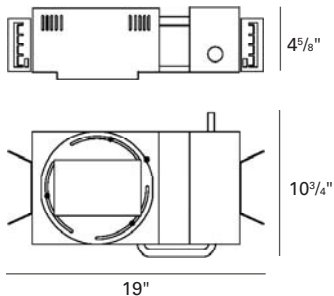

Wall Wash

LUMINAIRE INFORMATION

APPLICATION:

Accent luminaire for Residential, Commercial, Retail or Hospitality environments.

MATERIALS:

Trim: Die cast aluminum with torsion spring mounting.
 Housing: All-Ways Square™ housing allows alignment of rectangular aperture (up to 30° rotation) after housing installation and prior to finish ceiling installation. Patent pending. Fabricated of 20 ga. galvanized steel with thru wire J-box, 4 in 4 out at min. 90°C, #12 AGW thru branch circuit wiring.
 Housing and trim supplied as one complete unit.
 Trim Lens: MultiTex proprietary molded low iron lens.

PHOTOMETRICS:

Distance From Ceiling in Feet	3' on center 3' from wall					
	0.5	1.5	2.5	3.5	4.5	5.5
0.5	8.8	8.6	8.1	8.6	8.9	
1.5	23.5	23.4	22.5	23.4	23.5	
2.5	46.0	46.1	45.5	46.2	46.0	
3.5	62.3	63.0	62.8	63.0	62.3	
4.5	66.0	67.0	66.9	66.9	65.8	
5.5	61.5	62.5	62.5	62.6	61.6	
6.5	53.4	54.3	54.3	54.3	53.5	
7.5	44.0	44.9	44.8	44.7	44.1	

Lamp: (2) 39W MHMR16 GX10, FL40, 2100 Lumens
 Reflectances: 0.8, 0.5, 0.2 LLF: 0.8
 Mounting Height: 8 FT 69.4% Efficiency

HOUSING INFORMATION

New Construction

BL928-A (20W)

BL480-A (39W)

HOW TO SPECIFY

Trim	Finish	Housing	Voltage	Accessories
1666				
1666 Bevel Trim Wall Wash, (2) 20W or 39W MHMR16	10 - White 21 - Black 28 - Metalized Grey	20W MHMR16 BL928-A - New Construction 39W MHMR16 BL480-A - New Construction	120V 277V	CB27 - 27" C-Channel Bars CB52 - 52" C-Channel Bars ACCESSORY HOLDER - Consult Factory LAMPS - MHMR16 20W / 39W