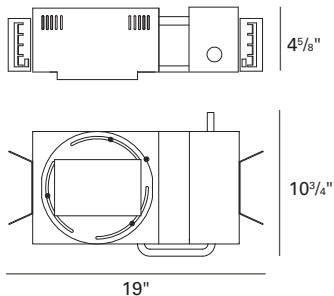

**PHOTOMETRICS:**

Distance From Ceiling in Feet	3' on center 3' from wall					
	0.5	1.5	2.5	3.5	4.5	5.5
0.5	8.8	8.6	8.1	8.6	8.9	
1.5	23.5	23.4	22.5	23.4	23.5	
2.5	46.0	46.1	45.5	46.2	46.0	
3.5	62.3	63.0	62.8	63.0	62.3	
4.5	66.0	67.0	66.9	66.9	65.8	
5.5	61.5	62.5	62.5	62.6	61.6	
6.5	53.4	54.3	54.3	54.3	53.5	
7.5	44.0	44.9	44.8	44.7	44.1	

Lamp: (2) 39W MHMR16 GX10, FL40, 2100 Lumens  
Reflectances: 0.8, 0.5, 0.2 LLF: 0.8  
Mounting Height: 8 FT 69.4% Efficiency

**HOUSING INFORMATION**

New Construction

**BL928-A** (20W)

**BL480-A** (39W)

**ORDERING INFORMATION**