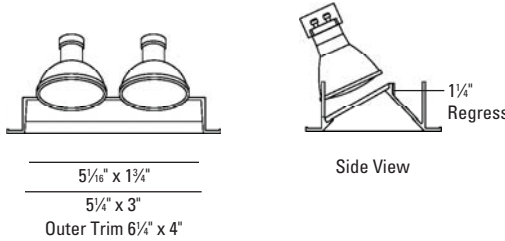

**Wall Wash**

**LUMINAIRE INFORMATION**

**APPLICATION:**

Accent luminaire for Residential, Commercial, Retail or Hospitality environments.

**MATERIALS:**

Trim: Die cast aluminum with torsion spring mounting.  
Housing: All-Ways Square™ housing allows alignment of rectangular aperture (up to 30° rotation) after housing installation and prior to finish ceiling installation. Patent pending. Fabricated of 20 ga. galvanized steel with thru wire J-box, 4 in 4 out at min. 90°C, #12 AGW thru branch circuit wiring.  
Housing and trim supplied as one complete unit.  
Trim Lens: MultiTex proprietary molded low iron lens.