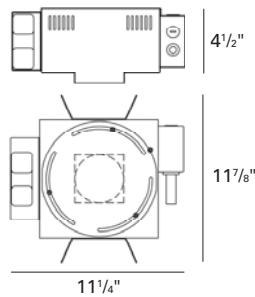

HOUSING INFORMATION

New Construction

FL718-A (20W)

FL170-A (39W)