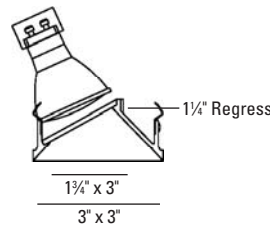

BEVEL® Trimless Metal Halide

2458

Wall Wash

LUMINAIRE INFORMATION

APPLICATION:

Accent luminaire for Residential, Commercial, Retail or Hospitality environments.

MATERIALS:

Trim: Die cast aluminum with mounting clips.
Housing: All-Ways Square™ housing allows alignment of square aperture (up to 45° rotation) after housing installation and prior to finish ceiling installation. Patent pending. Fabricated of 20 ga. galvanized steel with thru wire J-box, 2 in 2 out (4 in 4 out for IC/ Airtight) at min. 90°C, #12 AGW thru branch circuit wiring. Housing and trim supplied as one complete unit.
Trim Lens: MultiTex proprietary molded low iron lens.

LAMP: (not included)

(1) 20W or 39W MHMR16 GX10.

MOUNTING:

Butterfly brackets and adjustable nailer bars with integral nails provided. Nailer bars are extendible from 14" to 24" centers.

VOLTAGE:

Specify 120V or 277V.

BALLAST:

Solid state electronic. Note: Due to ballast / dimmer match some dimmers may cause ballast hum. Check with dimmer manufacturer for suitability.

CEILING CUT OUT:

3 1/2" x 3 1/2"

NOTES:

- Housing included with trim.
- Maximum ceiling thickness 1 inch. Consult factory for other ceiling conditions.
- For drywall installation only.
- Not for use with acoustical ceilings.
- Maximum Millwork thickness 1 inch. Consult factory for other ceiling conditions.
- Maximum 1 lens option.
- Not for use with ES16 lamps.

MultiTex™

Glass lens with five different surface textures for maximum uniformity.

LISTINGS:

Dry/damp location.

IC/Airtight housing meets Washington state airflow requirement and ASTM E283. Chicago Plenum housing is Chicago Plenum rated. IBEW union made.

PHOTOMETRICS:

Distance From Ceiling in Feet	3' on center 3' from wall					
	0.5	2.7	2.6	2.6	2.7	2.6
1.5	10.5	9.3	9.3	10.5	9.1	9.1
2.5	24.2	22.8	22.8	24.2	22.5	22.5
3.5	31.5	30.6	30.7	31.5	30.2	30.2
4.5	33.7	32.6	32.7	33.7	32.0	32.0
5.5	30.4	30.3	30.3	30.4	29.3	29.3
6.5	25.7	25.9	26.0	25.7	24.8	24.8
7.5	22.0	22.4	22.4	22.1	21.2	21.2

Lamp: 39W MHMR16 GX10, FL40, 2100 Lumens
Reflectances: 0.8, 0.5, 0.2
LLF: 0.8
Mounting Height: 8 FT
69.4% Efficiency