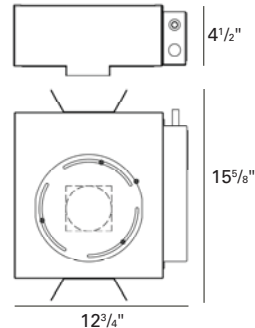

Chicago Plenum

FL718-A-CP (20W)

FL170-A-CP (39W)