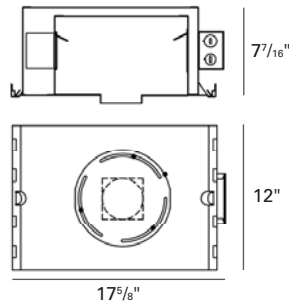

IC/Airtight

FL718-A-IC (20W)

(Not available in 39W)