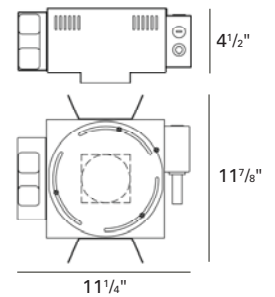

Millwork

FL718-A-ML (20W)

FL170-A-ML (39W)