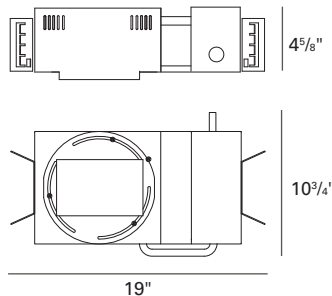

Millwork

FL928-A-ML (20W)

FL480-A-ML (39W)

ORDERING INFORMATION

Trim	Finish	Housing	Voltage	Accessories
2666	10 - White	20W MHMR16	120V	CB27 - 27" C-Channel Bars
Bevel Trimless	21 - Black	FL928-A - New Construction	277V	CB52 - 52" C-Channel Bars
Wall Wash,	28 - Metalized Grey	FL928-A-ML - Millwork		ACCESSORY HOLDER -
(2) 20W or 39W MHMR16		39W MHMR16		Consult Factory
		FL480-A - New Construction		
		FL480-A-ML - Millwork		

How to Specify	2666	Finish	Housing	Voltage	Accessories
	Trim	Finish	Housing	Voltage	Accessories

USA Illumination™
www.usaillumination.com
info@usaillumination.com

1126 River Road
New Windsor, NY 12553

T 845-565-8500
F 845-561-1130

©2009, USAI, LLC.
All rights reserved.
All designs protected by copyright.
Rev. 11/16/09