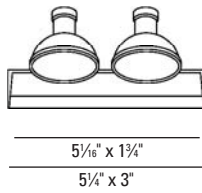

BEVEL® Trimless Metal Halide

2666

Wall Wash

LUMINAIRE INFORMATION

APPLICATION:

Accent luminaire for Residential, Commercial, Retail or Hospitality environments.

MATERIALS:

Trim: Die cast aluminum with torsion spring mounting.
 Housing: All-Ways Square™ housing allows alignment of rectangular aperture (up to 30° rotation) after housing installation and prior to finish ceiling installation. Patent pending. Fabricated of 20 ga. galvanized steel with thru wire J-box, 4 in 4 out at min. 90°C, #12 AGW thru branch circuit wiring.
 Housing and trim supplied as one complete unit.
 Trim Lens: MultiTex proprietary molded low iron lens.