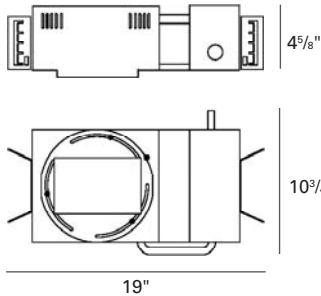

LISTINGS:

Dry/damp location.

IBEW union made.

PHOTOMETRICS:

Distance From Ceiling in Feet	3' on center 3' from wall					
	0.5	8.8	8.6	8.1	8.6	8.9
1.5	23.5	23.4	22.5	23.4	23.5	
2.5	46.0	46.1	45.5	46.2	46.0	
3.5	62.3	63.0	62.8	63.0	62.3	
4.5	66.0	67.0	66.9	66.9	65.8	
5.5	61.5	62.5	62.5	62.6	61.6	
6.5	53.4	54.3	54.3	54.3	53.5	
7.5	44.0	44.9	44.8	44.7	44.1	

Lamp: (2) 39W MHMR16 GX10, FL40, 2100 Lumens
 Reflectances: 0.8, 0.5, 0.2 LLF: 0.8
 Mounting Height: 8 FT 69.4% Efficiency

HOUSING INFORMATION

New Construction

FL928-A (20W)

FL480-A (39W)

Millwork

FL928-A-ML (20W)

FL480-A-ML (39W)

HOW TO SPECIFY

Trim	Finish	Trim Lens*	Housing	Voltage	Accessories
1624		*Frosted is standard unless option is specified			
2666 Bevel Trimless Wall Wash, (2) 20W or 39W MHMR16	10 - White 21 - Black 28 - Metalized Grey RAL - Special Color	B - Borosilicate Clear Lens C - Clear Lens F - Frosted Lens L - Linear Spread Lens P - Prismatic Lens S - Solite U - Anti UV Filter	20W MHMR16 FL928-A - New Construction FL928-A-ML-XX - Millwork XX=Specify Color (10, 21, 28, RAL) 39W MHMR16 FL480-A - New Construction FL480-A-ML-XX - Millwork XX=Specify Color	120V 277V	CB27 - 27" C-Channel Bars CB52 - 52" C-Channel Bars ACCESSORY HOLDER - Consult Factory LAMPS - MHMR16 20W / 39W