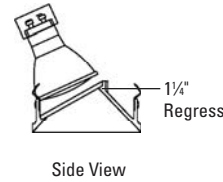

BEVEL® Trimless Metal Halide

2666

Wall Wash