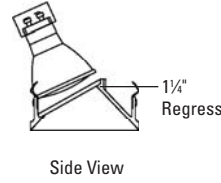

BEVEL® Trimless Metal Halide

2666

Wall Wash

LUMINAIRE INFORMATION

APPLICATION:

Accent luminaire for Residential, Commercial, Retail or Hospitality environments.

MATERIALS:

Trim: Die cast aluminum with torsion spring mounting.
 Housing: All-Ways Square™ housing allows alignment of rectangular aperture (up to 30° rotation) after housing installation and prior to finish ceiling installation. Patent pending. Fabricated of 20 ga. galvanized steel with thru wire J-box, 4 in 4 out at min. 90°C, #12 AGW thru branch circuit wiring.
 Housing and trim supplied as one complete unit.
 Trim Lens: MultiTex proprietary molded low iron lens.