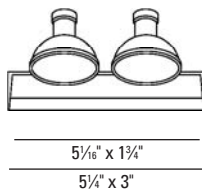

BEVEL® Trimless Metal Halide

2666

Wall Wash