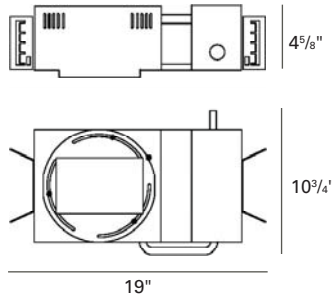

Millwork

FL928-A-ML (20W)

FL480-A-ML (39W)