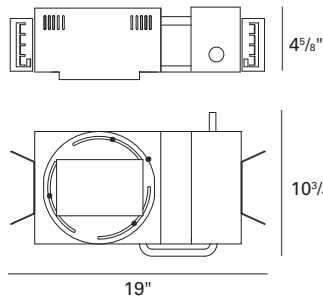

HOUSING INFORMATION

New Construction

FL928-A (20W)

FL480-A (39W)