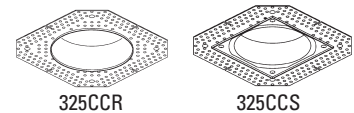

DIMENSIONS

IC / Airtight

HOW TO SPECIFY

Housing	Voltage	Accessories
325IC		
325IC IC / Airtight Housing for 3 3/4" Sliver and Stellos Trims 50W max	120V 277V	325CCR - Trimless Adapter for 3-1/2" Round Sliver Trims 325CCS - Trimless Adapter for 3-1/2" Square Sliver Trims CB27 - 27" C-Channel Bars CB52 - 52" C-Channel Bars

LISTINGS:

Dry/damp/wet under covered ceiling.
Some trims may not be applicable with wet listing. See specific trim spec sheets for trims that apply.
Not wet listed for flush (325CCR and 325CCS) installation. Meets ASTM E283 airflow.

IBEW union made.

CEILING CUT OUT:

3 3/8" Ø

NOTES:

- Maximum ceiling thickness 1 inch. Consult factory for other ceiling conditions.
- Use 325CCR and 325CCS trimless adapters for a smooth flush Sliver installation.