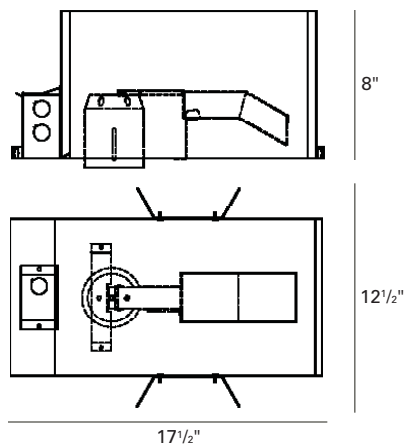

LAMPS: (not included)
50W max. MR16 GU5.3.

MOUNTING:

Butterfly brackets and adjustable nailer bars with integral nails provided. Nailer bars are extendible from 14" to 24" centers.

VOLTAGE:

Specify 120V or 277V.

DIMENSIONS

IC / Airtight

HOW TO SPECIFY

Housing	Voltage	Accessories
325IC		
325IC IC / Airtight Housing for 3 3/4" Sliver and Stellos Trims 50W max	120V 277V	325CCR - Trimless Adapter for 3-1/2" Round Sliver Trims 325CCS - Trimless Adapter for 3-1/2" Square Sliver Trims CB27 - 27" C-Channel Bars CB52 - 52" C-Channel Bars