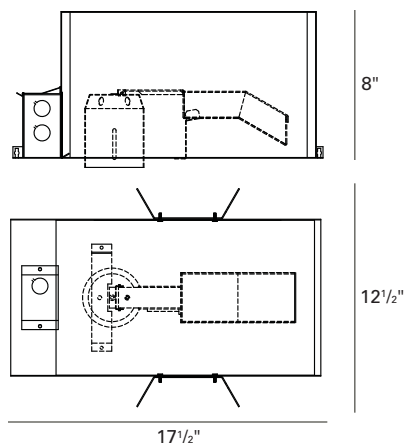

LAMPS: (not included)
50W max. MR16 GU5.3.

MOUNTING:

Butterfly brackets and adjustable nailer bars with integral nails provided. Nailer bars are extendible from 14" to 24" centers.

VOLTAGE:

Specify 120V or 277V.

DIMENSIONS

IC / Airtight

ORDERING INFORMATION

Housing	– Voltage	– Accessories
325IC	120V	325CCR - Trimless Adapter for 3-1/2" Round Sliver Trims
IC / Airtight Housing	277V	325CCS - Trimless Adapter for 3-1/2" Square Sliver Trims
for 3-3/4" Sliver and Stellos Trims		CB27 - 27" C-Channel Bars
50W max		CB52 - 52" C-Channel Bars