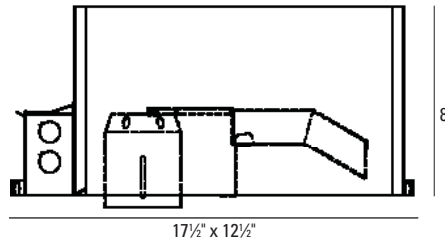

Recessed Housing Low Voltage

325IC

IC / Airtight
For 3-3/4" Sliver and Stellos Trims

HOUSING INFORMATION

APPLICATION:

For use with USAI trims rated up to 50W.
This housing permits the use of small diameter trims in non-accessible ceilings without the need for secondary rings or goof rings. This housing is serviced through the aperture with no ceiling access required.