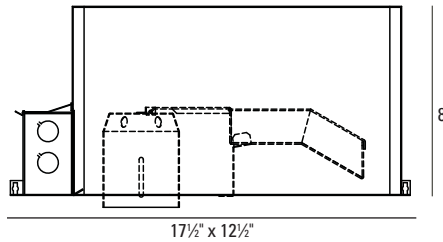

Recessed Housing Low Voltage

325IC

IC / Airtight
For 3-3/4" Sliver and Stellos Trims

HOUSING INFORMATION

APPLICATION:

For use with USAI trims rated up to 50W. This housing permits the use of small diameter trims in non-accessible ceilings without the need for secondary rings or goof rings. This housing is serviced through the aperture with no ceiling access required.