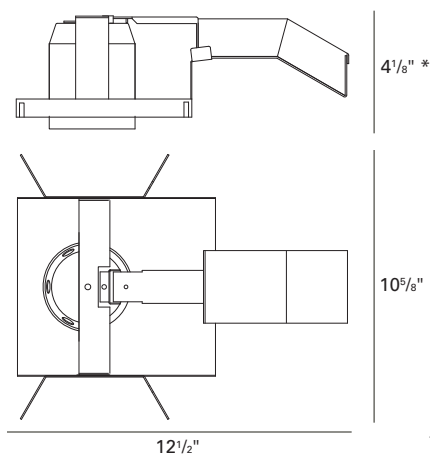

IBEW union made.

CEILING CUT OUT:

3 3/8" Ø

NOTES:

- Maximum ceiling thickness 1 inch. Consult factory for other ceiling conditions.
- 5 1/2" minimum clearance above ceiling required
- Use 325CCR and 325CCS trimless adapters for a smooth flush Sliver installation.

325CCR

325CCS

DIMENSIONS

New Construction

* 5 1/2" minimum clearance above ceiling required.

COMPATIBLE TRIMS

SLIVER

Downlight	Adjustable	Wall Wash
7847	7852	4998
7849	7857	4999
7860	7859	5998
7870	7865	5999
7947	7875	
7949	7957	
7970	7959	
	7975	
	9865	
	9975	