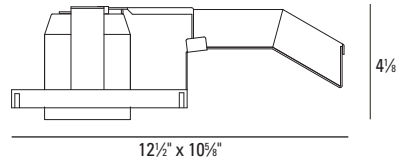

Recessed Housing Low Voltage

325NC

New Construction For 3-3/4" Sliver and Stellos Trims

HOUSING INFORMATION

APPLICATION:

For use with USAI trims rated up to 50W.
This housing permits the use of small diameter trims in non-accessible ceilings without the need for secondary rings or goof rings. This housing is serviced through the aperture with no ceiling access required.