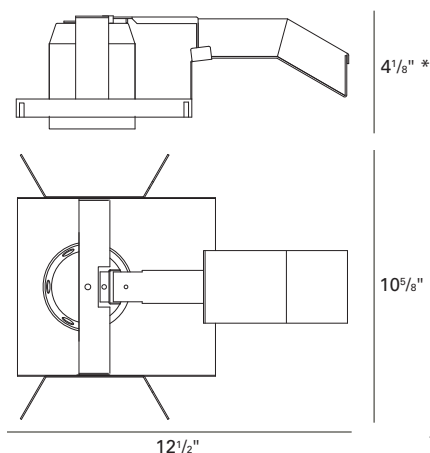

IBEW union made.

CEILING CUT OUT:

3 3/8" Ø

NOTES:

- Maximum ceiling thickness 1 inch. Consult factory for other ceiling conditions.
- 5 1/2" minimum clearance above ceiling required
- Use 325CCR and 325CCS trimless adapters for a smooth flush Sliver installation.

325CCR

325CCS

DIMENSIONS

New Construction / Remote Transformer

ORDERING INFORMATION

Housing

– Voltage

– Accessories