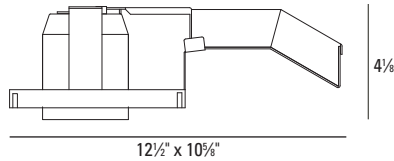

Recessed Housing Low Voltage

325RM

New Construction / Remote Transformer For 3-3/4" Sliver and Stellos Trims

HOUSING INFORMATION

APPLICATION:

For use with USAI trims rated up to 50W.
This housing permits the use of small diameter trims in non-accessible ceilings without the need for secondary rings or goof rings.