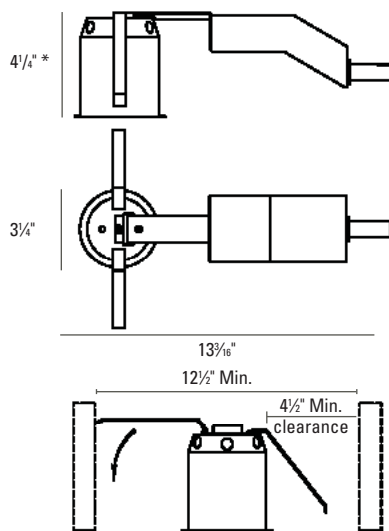

Some trims may not be applicable with wet listing.

See specific trim spec sheets for trims that apply.

Not wet listed for flush (325CCR and 325CCS) installation.

Meets ASTM E283 airflow.

IBEW union made.

CEILING CUT OUT:

3 3/8" Ø

NOTES:

- Maximum ceiling thickness 1 1/8". Consult factory for other ceiling conditions.
- Use 325CCR and 325CCS trimless adapters for a smooth flush Sliver installation.

325CCR

325CCS

DIMENSIONS

New Construction

* 5 1/2" minimum clearance above ceiling required.

COMPATIBLE TRIMS

SLIVER

Downlight	Adjustable	Wall Wash
7847	7852	4998
7849	7857	4999
7860	7859	5998
7870	7865	5999
7947	7875	
7949	7957	
7970	7959	
	7975	
	9865	
	9975	