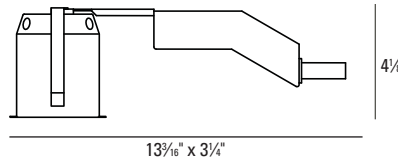

Recessed Housing Low Voltage

325RT-50

Retrofit For 3-3/4" Sliver and Stellos Trims

HOUSING INFORMATION

APPLICATION:

For use with USAI trims rated up to 50W. This housing permits the use of small diameter trims in non-accessible ceilings without the need for secondary rings or goof rings. This housing is serviced through the aperture with no ceiling access required.