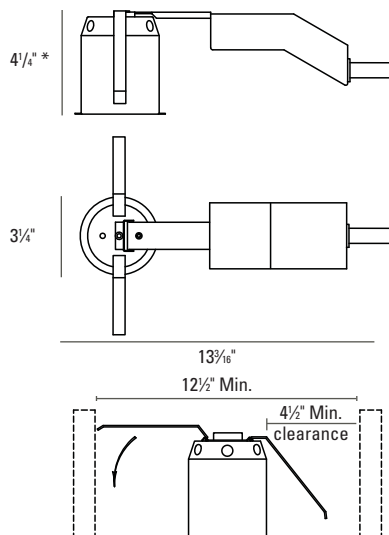

SOCKET:

Porcelain construction with 18 ga., 250°C SF-2 sleeved leads. Sized for MR16 halogen 12V lamps. Bi-pin base GU5.3.

MOUNTING:

Supplied with two steel lever swing arms.

LISTINGS:

Dry/damp/wet under covered ceiling.
Some trims may not be applicable with wet listing. See specific trim spec sheets for trims that apply. Not wet listed for flush (325CCR and 325CCS) installation.
Meets ASTM E283 airflow.

IBEW union made.

CEILING CUT OUT:

3 3/8" Ø

NOTES:

- Maximum ceiling thickness 1 1/8". Consult factory for other ceiling conditions.
- Use 325CCR and 325CCS trimless adapters for a smooth flush Sliver installation.

325CCR

325CCS

DIMENSIONS

New Construction

* 5 1/2" minimum clearance above ceiling required.

COMPATIBLE TRIMS

SLIVER

Downlight	Adjustable	Wall Wash
7847	7852	4998
7849	7857	4999
7860	7859	5998
7870	7865	5999
7947	7875	
7949	7957	
7970	7959	
	7975	
	9865	
	9975	