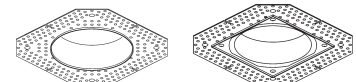

SOCKET:

Porcelain construction with 18 ga., 250°C SF-2 sleeved leads. Sized for MR16 halogen 12V lamps. Bi-pin base GU5.3.

MOUNTING:

Supplied with two steel lever swing arms.

LISTINGS:

Dry/damp/wet under covered ceiling.
Some trims may not be applicable with wet listing. See specific trim spec sheets for trims that apply. Not wet listed for flush (325CCR and 325CCS) installation.
Meets ASTM E283 airflow.

IBEW union made.

CEILING CUT OUT:

3 3/8" Ø

NOTES:

- Maximum ceiling thickness 1 1/8". Consult factory for other ceiling conditions.
- Use 325CCR and 325CCS trimless adapters for a smooth flush Sliver installation.