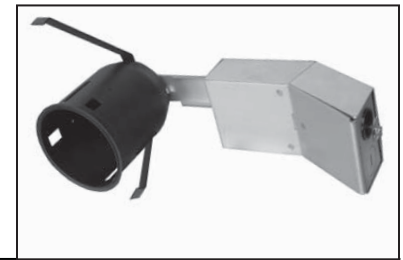

Recessed Housing Low Voltage

325RT-50

Retrofit For 3-3/4" Sliver and Stellos Trims

HOUSING INFORMATION

APPLICATION:

For use with USAI trims rated up to 50W. This housing permits the use of small diameter trims in non-accessible ceilings without the need for secondary rings or goof rings. This housing is serviced through the aperture with no ceiling access required.

MATERIALS:

Housing: Fabricated of black powder coated 20 ga. galvanized steel. 2 in 2 out at min. 90°C, #12 AGW thru branch circuit wiring.

LAMPS: (not included)
50W max. MR16 GU5.3.

VOLTAGE:
Specify 120V or 277V.

SOCKET:

Porcelain construction with 18 ga., 250°C SF-2 sleeved leads. Sized for MR16 halogen 12V lamps. Bi-pin base GU5.3.

MOUNTING:

Supplied with two steel lever swing arms.

LISTINGS:

Dry/damp/wet under covered ceiling.
Some trims may not be applicable with wet listing. See specific trim spec sheets for trims that apply. Not wet listed for flush (325CCR and 325CCS) installation.
Meets ASTM E283 airflow.