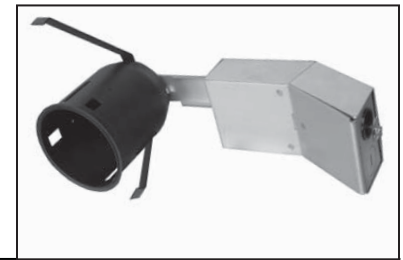

Recessed Housing Low Voltage

325RT-50

Retrofit For 3-3/4" Sliver and Stellos Trims

HOUSING INFORMATION

APPLICATION:

For use with USAI trims rated up to 50W. This housing permits the use of small diameter trims in non-accessible ceilings without the need for secondary rings or goof rings. This housing is serviced through the aperture with no ceiling access required.

MATERIALS:

Housing: Fabricated of black powder coated 20 ga. galvanized steel. 2 in 2 out at min. 90°C, #12 AGW thru branch circuit wiring.

LAMPS: (not included)

50W max. MR16 GU5.3.

VOLTAGE:

Specify 120V or 277V.

SOCKET:

Porcelain construction with 18 ga., 250°C SF-2 sleeved leads. Sized for MR16 halogen 12V lamps. Bi-pin base GU5.3.

MOUNTING:

Supplied with two steel lever swing arms.

LISTINGS:

Dry/damp/wet under covered ceiling.