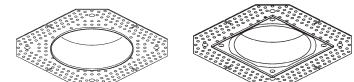

SOCKET:

Porcelain construction with 18 ga., 250°C SF-2 sleeved leads. Sized for MR16 halogen 12V lamps. Bi-pin base GU5.3.

MOUNTING:

Supplied with two steel lever swing arms.

LISTINGS:

Dry/damp/wet under covered ceiling.

Some trims may not be applicable with wet listing.

See specific trim spec sheets for trims that apply.

Not wet listed for flush (325CCR and 325CCS) installation.

Meets ASTM E283 airflow.

IBEW union made.

CEILING CUT OUT:

3 3/8" Ø

NOTES:

- Maximum ceiling thickness 1 1/8". Consult factory for other ceiling conditions.
- Use 325CCR and 325CCS trimless adapters for a smooth flush Sliver installation.

325CCR

325CCS

DIMENSIONS

New Construction

* 5 1/2" minimum clearance above ceiling required.

COMPATIBLE TRIMS

SLIVER

Downlight	Adjustable	Wall Wash
7847	7852	4998
7849	7857	4999
7860	7859	5998
7870	7865	5999
7947	7875	
7949	7957	
7970	7959	
	7975	
	9865	
	9975	