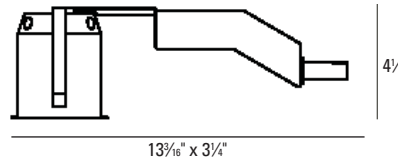

Recessed Housing Low Voltage

325RT-50

Retrofit For 3-3/4" Sliver and Stellos Trims

HOUSING INFORMATION

APPLICATION:

For use with USAI trims rated up to 50W. This housing permits the use of small diameter trims in non-accessible ceilings without the need for secondary rings or goof rings. This housing is serviced through the aperture with no ceiling access required.