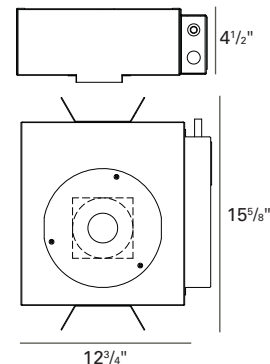

Chicago Plenum

HX824-CP - (20W)

HX400SL-CP - (39W)

ORDERING INFORMATION

Trim

3998 - Vertical Groove Black Baffle

3999 - White Cone

HX-Sliver

Wall Wash,

New Construction and

Chicago Plenum:

20W or 39W MHMR16

IC/Airtight: 20W MHMR16

– Finish

10 - White

12 - Brushed

Stainless Steel

21 - Black

22 - Texture White

28 - Metalized Grey

– Housing

20W MHMR16

HX824 - New Construction

HX824-IC - IC/Airtight

HX824-CP - Chicago Plenum

39W MHMR16

HX400SL - New Construction

Not available in IC/Airtight

HX400SL-CP - Chicago Plenum

– Voltage

120V

277V

– Accessories

CB27 - 27" C-Channel Bars

CB52 - 52" C-Channel Bars

LAMPS - MHMR16 20W / 39W

How to Specify

Trim – Finish – Housing – Voltage – Accessories

USA I®

USA Illumination™
www.usaillumination.com
info@usaillumination.com

1126 River Road
New Windsor, NY 12553

T 845-565-8500
F 845-561-1130

©2009, USAI, LLC.
All rights reserved.
All designs protected by copyright.
Rev. 3/29/10