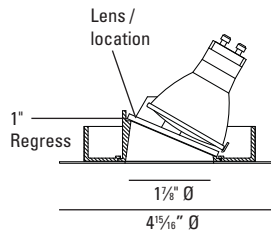

HX-Sliver Metal Halide

3998 3999

Wall Wash

LUMINAIRE INFORMATION

APPLICATION:

Accent luminaire for Residential, Commercial, Retail or Hospitality environments.

MATERIALS:

Trim: Die cast aluminum / steel with torsion spring mounting.

3998 - Vertical groove black baffle

3999 - White cone

Lens: MultiTex proprietary molded low iron lens

LAMP: (not included)

Must use 25° lamp for optimum wall wash performance.

(1) 20W or 39W MHMR16 GX10.

VOLTAGE:

Specify 120V or 277V.

BALLAST:

Solid state electronic.

CEILING CUT OUT:

4 3/8" Ø

LISTINGS:

Dry/damp location.

IC/Airtight housing meets Washington state airflow requirement and ASTM E283.

Chicago Plenum housing is Chicago Plenum rated.

IBEW union made.

NOTES:

- Maximum ceiling thickness 1 inch. Consult factory for other ceiling conditions.
- Not for use with ES16 lamps.

PHOTOMETRICS:

Distance From Ceiling in Feet	3' on center 3' from wall					
	0.5	1.5	2.5	3.5	4.5	5.5
0.5	4.8	4.7	4.4	4.7	4.9	4.9
1.5	11.7	11.6	11.0	11.6	11.6	11.6
2.5	25.7	25.7	24.6	25.7	25.7	25.7
3.5	39.6	40.0	39.1	39.9	39.6	39.6
4.5	42.0	42.6	42.4	42.6	42.0	42.0
5.5	36.3	36.9	37.0	37.0	36.4	36.4
6.5	29.7	30.3	30.3	30.3	29.8	29.8
7.5	23.7	24.3	24.3	24.2	23.7	23.7

Lamp: 39W MHMR16 GX10 40°, 2100 Lumens
Reflectances: 0.8, 0.5, 0.2
LLF: 0.8 Mounting Height: 8 FT
69.1% Efficiency

MultiTex™

Glass lens with five different surface textures for maximum uniformity.