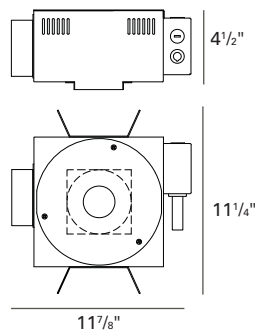

HOUSING INFORMATION

New Construction

HX824 - (20W)

HX439 - (39W)