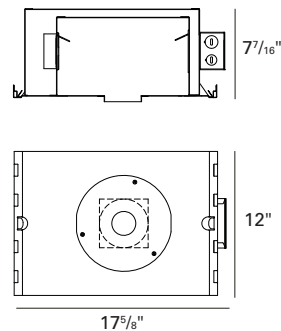

IC/Airtight

HX824-IC - (20W)

Not available in 39W