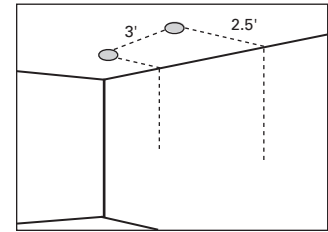

Distance From Ceiling in Feet	3' on center 2.5' from wall					
	0.5	3.9	3.8	3.5	3.8	4.0
1.5	11.9	11.8	10.6	11.8	11.9	11.9
2.5	25.2	25.3	23.3	25.3	25.3	25.3
3.5	31.9	32.1	30.7	32.0	32.0	32.0
4.5	28.1	28.3	27.9	28.3	28.3	28.0
5.5	21.7	22.0	22.0	22.1	21.7	21.7
6.5	16.7	17.0	17.0	17.0	16.8	16.8
7.5	12.9	13.1	13.1	13.2	13.0	13.0

Lamp: 75W MR16 GU5.3 40°, 1326 Lumens
Reflectances: 0.8, 0.5, 0.2
LLF: 0.8 Mounting Height: 8 FT
69.1% Efficiency

HOUSING INFORMATION

New Construction
50TW - (50W)

New Construction
75TW - (75W)

New Construction for Trimless
75TWLS - (75W)*

IC/Airtight
50ICN - (50W)

Chicago Plenum
50TWCP - (50W)

Remote Transformer
50RM - (50W)