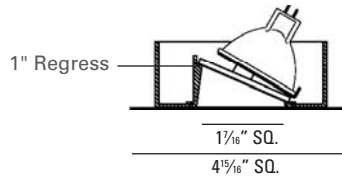

Sliver Low Voltage Halogen

Wall Wash

4898 4899

For trimless application use 75TWLS housing

LUMINAIRE INFORMATION

APPLICATION:

Accent luminaire for Residential, Commercial, Retail or Hospitality environments.

MATERIALS:

Trim: Die cast aluminum / steel. Torsion spring mounting.

4898 - Vertical Groove Black Baffle

4899 - White Cone

Lens: MultiTex proprietary molded low-iron lens.

LAMP: (not included) When using IR lamps, 37W Max. Must use 25° lamp for optimum wall wash performance. (1) 75W Max. MR16 GU5.3.

TRANSFORMER:

Magnetic toroidal-HPF. Low voltage solid state electronic optionally available (consult factory). Note: Due to transformer / dimmer match some dimmers may cause transformer hum. Check with dimmer manufacturer for suitability.

ADJUSTMENT:

360° horizontal rotation in 90° increments.

VOLTAGE:

Specify 120V or 277V.

CEILING CUT OUT:

4^{3/8}" Ø

LISTINGS:

Dry/damp location.

IC/Airtight housing meets Washington state airflow requirement and ASTM E283. Chicago Plenum housing is Chicago Plenum rated. IBEW union made.

NOTES:

- Maximum ceiling thickness 1 inch. Consult factory for other ceiling conditions.
- No lens options available.
- Trimless available for 75W New Construction only.*

MultiTex™
Glass lens with five different surface textures for maximum uniformity.

PHOTOMETRICS: