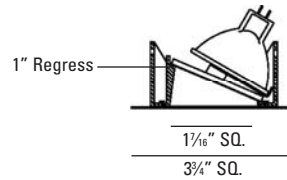

Sliver Low Voltage Halogen

Wall Wash

4998 4999

For trimless application add 325CCS

LUMINAIRE INFORMATION

APPLICATION:

Accent luminaire for Residential, Commercial, Retail or Hospitality environments.

MATERIALS:

Trim: Die cast aluminum / steel. Torsion spring mounting.

4998 - Vertical Groove Black Baffle

4999 - White Cone

Lens: MultiTex proprietary molded low-iron lens.

LAMP: (not included) When using IR lamps, 37W Max. Must use 25° lamp for optimum wall wash performance. (1) 50W max. MR16 GU5.3

TRANSFORMER:

Low voltage solid state electronic.

Note: Due to transformer / dimmer match some dimmers may cause transformer hum. Check with dimmer manufacturer for suitability.

ADJUSTMENT:

360° horizontal rotation in 90° increments.

VOLTAGE:

Specify 120V or 277V.

CEILING CUT OUT:

3 3/8" Ø

LISTINGS:

Dry/damp location.

IC/Airtight housing meets Washington state airflow requirement and ASTM E283. IBEW union made.

NOTES:

- Maximum ceiling thickness 1 inch. Consult factory for other ceiling conditions.
- No lens options available.
- Use 325CCS trimless adapter for a smooth flush Sliver installation.

MultiTex™
Glass lens with five different surface textures for maximum uniformity.

PHOTOMETRICS: