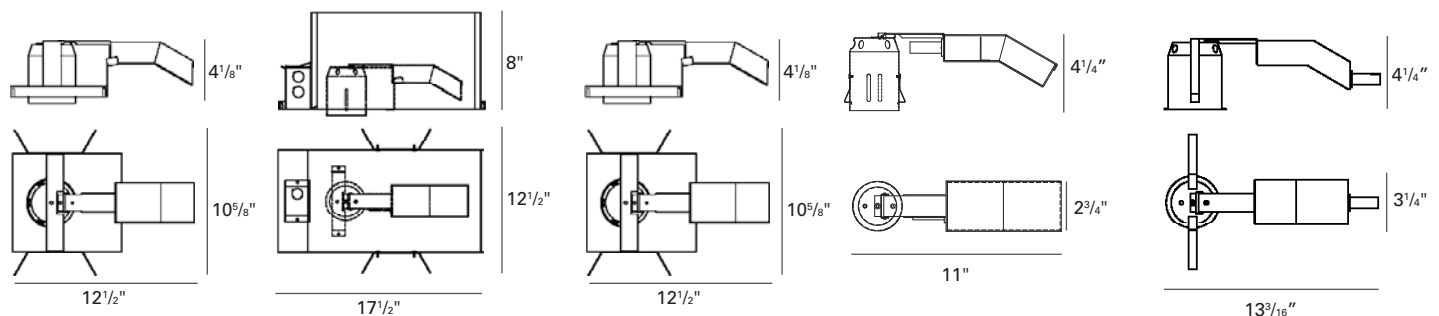

HOW TO SPECIFY

Trim	Finish	Housing	Voltage	Accessories
4998 - Vertical Groove Black Baffle 4999 - White Cone Sliver Wall Wash, 50W Max. MR16 GU5.3	10 - White 12 - Brushed Stainless Steel 21 - Black 22 - Textured White 28 - Metalized Grey	325NC - New Construction 325IC - IC/Airtight 325RM - Remote Transformer 325RT-35 - Retrofit (35W max.) 325RT-50 - Retrofit	120V 277V	ER - Emergency Relay 325CCS - Trimless Adapter