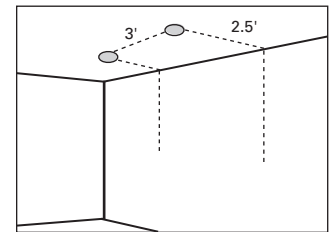

Distance From Ceiling in Feet	3' on center					
	2.5' from wall		2.5' from wall		2.5' from wall	
0.5	2.4	2.3	2.1	2.3	2.4	
1.5	7.2	7.1	6.4	7.1	7.1	
2.5	15.2	15.3	14.1	15.3	15.3	
3.5	19.2	19.3	18.5	19.3	29.3	
4.5	16.9	17.1	16.8	17.1	16.9	
5.5	13.1	13.3	13.3	13.3	13.1	
6.5	10.1	10.3	10.3	10.3	10.1	
7.5	7.8	7.9	7.9	7.9	7.8	

Lamp: 50W MR16 GU5.3 40°, 800 Lumens
Reflectances: 0.8, 0.5, 0.2
LLF: 0.8
69.1% Efficiency

HOUSING INFORMATION

New Construction
325NC

IC/Airtight
325IC

Remote Transformer
325RM

Retrofit
325RT-35 (35W max.)

Retrofit
325RT-50