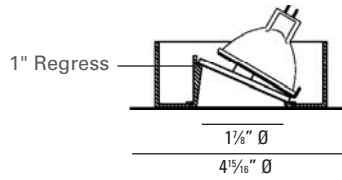

Sliver Low Voltage Halogen

Wall Wash

5898 5899

For trimless application use 75TWLR housing

LUMINAIRE INFORMATION

APPLICATION:

Accent luminaire for Residential, Commercial, Retail or Hospitality environments.

MATERIALS:

Trim: Die cast aluminum / steel. Torsion spring mounting.

5898 - Vertical Groove Black Baffle

5899 - White Cone

Lens: MultiTex proprietary molded low-iron lens.

LAMP: (not included) When using IR lamps, 37W Max. Must use 25° lamp for optimum wall wash performance. (1) 75W Max. MR16 GU5.3.

TRANSFORMER:

Magnetic toroidal-HPF. Low voltage solid state electronic optionally available (consult factory). Note: Due to transformer / dimmer match some dimmers may cause transformer hum. Check with dimmer manufacturer for suitability.

VOLTAGE:

Specify 120V or 277V.

CEILING CUT OUT:

4 3/8" Ø

LISTINGS:

Dry/damp location.

IC/Airtight housing meets Washington state airflow requirement and ASTM E283. Chicago Plenum housing is Chicago Plenum rated. IBEW union made.

NOTES:

- Maximum ceiling thickness 1 inch. Consult factory for other ceiling conditions.
- No lens options available.
- Trimless available for 75W New Construction only.*

MultiTex™
Glass lens with five different surface textures for maximum uniformity.

PHOTOMETRICS: