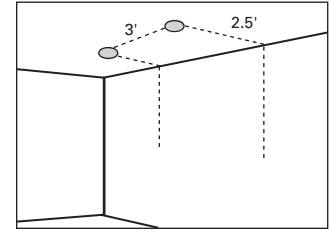

Distance From Ceiling in Feet	3' on center 2.5' from wall					
	0.5	4.0	3.9	3.6	3.9	4.0
1.5	12.0	12.0	10.8	12.0	12.0	12.0
2.5	25.4	25.5	23.5	25.5	25.5	25.5
3.5	32.1	32.2	30.8	32.2	32.2	32.2
4.5	28.2	28.5	28.1	28.5	28.1	28.1
5.5	21.8	22.1	22.1	22.2	21.8	21.8
6.5	16.8	17.1	17.1	17.1	16.9	16.9
7.5	13.0	13.2	13.2	13.2	13.0	13.0

Lamp: 75W MR16 GU5.3 40°, 1326 Lumens
Reflectances: 0.8, 0.5, 0.2, LLF: 0.8, Mounting Height: 8 FT
69.1% Efficiency

HOUSING INFORMATION

New Construction 50TW - (50W)	New Construction 75TW - (75W)	New Construction for Trimless 75TWLR - (75W)*	IC/Airtight 50ICN - (50W)	Chicago Plenum 50TWCP - (50W)	Remote Transformer 50RM - (50W)
14 3/4"	15 1/2"	15 1/2"	17 7/8"	15 1/2"	14 3/4"

HOW TO SPECIFY

Trim	Finish	Housing	Voltage	Accessories
5898 - Vertical Groove Black Baffle 5899 - White Cone Sliver Wall Wash, 75W Max. MR16 GU5.3	10 - White 12 - Brushed Stainless Steel 21 - Black 22 - Textured White 28 - Metalized Grey	50TW - New Construction 75TW - New Construction 75TWLR - New Construction for Trimless 50ICN - IC/Airtight 50TWCP - Chicago Plenum 50RM - Remote Transformer	120V 277V	ER - Emergency Relay