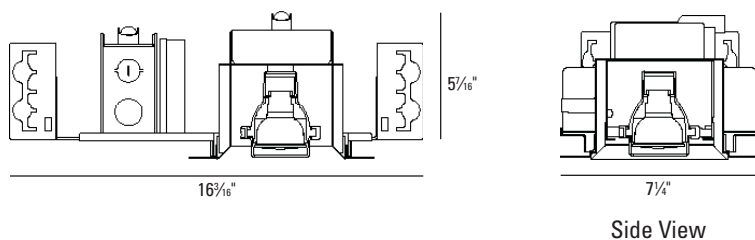

HOUSING INFORMATION

New Construction

HOW TO SPECIFY

Trim	Trim Finish	Voltage	Accessories
6200F-1			
6200F-1 Medusa² Trimless Adjustable, 20W MHMR16 GX10	10 - White trim w/ black interior / lamp module 21 - Black trim w/ black interior / lamp module 28 - Metalized Grey trim w/ black interior / lamp module 40 - White trim w/ white interior / lamp module	120V 277V	8177B - Hex Cell Louver 9143B - Frosted Lens 9153B - Anti UV Filter 9155B - Linear Spread Lens 9156B - Prismatic Spread Lens 9157B - Solite Lens 9199B - Frosted Borosilicate Lens CB27 - 27" C-Channel Bars CB52 - 52" C-Channel Bars LAMPS - MHMR16 20W / 39W