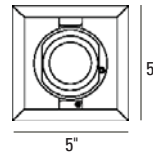

Medusa²® Trimless Metal Halide

6200F-1

Adjustable

LUMINAIRE INFORMATION

APPLICATION:

Accent luminaire for Residential, Commercial, Retail or Hospitality environments.

MATERIALS:

Trim: Steel
Lamp Assembly: Die cast aluminum
Housing: Fabricated of 20 ga. galvanized steel with thru wire J-box, 3 in 3 out at min. 90°C, #12 AGW thru branch circuit wiring.
Housing and trim supplied as one complete unit.
Lens: Clear

LAMP: (not included)

(1) 20W MHMR16 GX10. Use GE lamps only.

MOUNTING:

Butterfly brackets and adjustable nailer bars with integral nails provided. Nailer bars are extendible from 14" to 24" centers.

VOLTAGE:

Specify 120V or 277V.

BALLAST:

Solid state electronic.

ADJUSTMENT:

35° X 45° lockable double gimbal rotation.

CEILING CUT OUT:

5⁹/₁₆" x 5⁹/₁₆"

LISTINGS:

Dry/damp location.

IBEW union made.

NOTES:

- Housing included with trim.
- Maximum ceiling thickness 1¹/₄". Consult factory for other ceiling conditions.
- Maximum 1 lens option (size B).
- For drywall installation only.
- Not for use with acoustical ceilings.
- Not for use with ES16 lamps.
- Separate switching of lamps available. Two circuits maximum. Consult factory for details.
- Trim Finish "- 40" (white trim finish w/ white interior) utilizes silver braided socket wire sleeves.