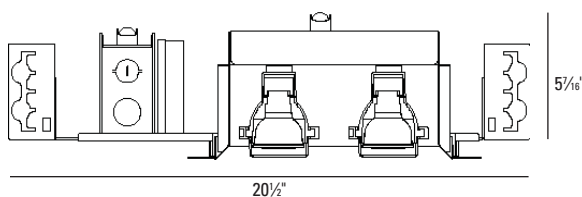

HOUSING INFORMATION

New Construction

HOW TO SPECIFY

Trim	Trim Finish	Voltage	Accessories
6200F-2			
6200F-2 Medusa² Trimless Adjustable, 20W MHMR16 GX10	10 - White trim w/ black interior / lamp module 21 - Black trim w/ black interior / lamp module 28 - Metalized Grey trim w/ black interior / lamp module 40 - White trim w/ white interior / lamp module	120V 277V	8177B - Hex Cell Louver 9143B - Frosted Lens 9153B - Anti UV Filter 9155B - Linear Spread Lens 9156B - Prismatic Spread Lens 9157B - Solite Lens 9199B - Frosted Borosilicate Lens CB27 - 27" C-Channel Bars CB52 - 52" C-Channel Bars LAMPS - MHMR16 20W / 39W