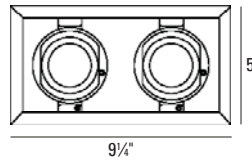

Medusa²® Trimless Metal Halide

6200F-2

Adjustable

LUMINAIRE INFORMATION

APPLICATION:

Accent luminaire for Residential, Commercial, Retail or Hospitality environments.

MATERIALS:

Trim: Steel
Lamp Assembly: Die cast aluminum
Housing: Fabricated of 20 ga. galvanized steel with thru wire J-box, 3 in 3 out at min. 90°C, #12 AGW thru branch circuit wiring.
Housing and trim supplied as one complete unit.
Lens: Clear

LAMP: (not included)

(2) 20W MHMR16 GX10. Use GE lamps only.

MOUNTING:

Butterfly brackets and adjustable nailer bars with integral nails provided. Nailer bars are extendible from 14" to 24" centers.

VOLTAGE:

Specify 120V or 277V.

BALLAST:

Solid state electronic.

ADJUSTMENT:

35° X 45° lockable double gimbal rotation.

CEILING CUT OUT:

5⁹/₁₆" x 9¹³/₁₆"

LISTINGS:

Dry/damp location.

IBEW union made.

NOTES:

- Housing included with trim.
- Maximum ceiling thickness 1¹/₄". Consult factory for other ceiling conditions.
- Maximum 1 lens option (size B).
- For drywall installation only.
- Not for use with acoustical ceilings.
- Not for use with ES16 lamps.
- Separate switching of lamps available. Two circuits maximum. Consult factory for details.
- Trim Finish " - 40" (white trim finish w/ white interior) utilizes silver braided socket wire sleeves.