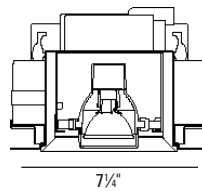

HOUSING INFORMATION

New Construction

Side View

HOW TO SPECIFY

Trim	Finish	Voltage	Accessories
6500F-1			
6500F-1 Medusa² Trimless Adjustable, 50W MR16 GU5.3	10 - Black interior w/ white lamp module 21 - Black interior w/ black lamp module 40 - White interior w/ white lamp module	120V 277V 120V not compatible with AFCI circuit.	8177B - Hex Cell Louver 9143B - Frosted Lens 9153B - Anti UV Filter 9155B - Linear Spread Lens 9156B - Prismatic Spread Lens 9157B - Solite Lens 9199B - Frosted Borosilicate Lens CB27 - 27" C-Channel Bars CB52 - 52" C-Channel Bars ER - Emergency Relay