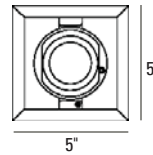

Medusa² Trimless Low Voltage Halogen Adjustable

6500F-1

LUMINAIRE INFORMATION

APPLICATION:

Accent luminaire for Residential, Commercial, Retail or Hospitality environments.

MATERIALS:

Trim: Steel
 Lamp Assembly: Die cast aluminum
 Housing: Fabricated of 20 ga. galvanized steel with thru wire J-box, 3 in 3 out at min. 90°C, #12 AGW thru branch circuit wiring.
 Housing and trim supplied as one complete unit.
 Lens: Clear

LAMP: (not included) When using IR lamps, 37W Max.
 (1) 50W max. MR16 GU5.3.

MOUNTING:

Butterfly brackets and adjustable nailer bars with integral nails provided. Nailer bars are extendible from 14" to 24" centers.

35° X 45° lockable double gimbal rotation

CEILING CUT OUT:

5⁹/₁₆" x 5⁹/₁₆"

LISTINGS:

Dry/damp location.

IBEW union made.

NOTES:

- Housing included with trim.
- Maximum ceiling thickness 1¹/₄". Consult factory for other ceiling conditions.
- Maximum 2 lens option (size B).
- For drywall installation only.
- Not for use with acoustical ceilings.
- Not for use with ES16 lamps.
- Separate switching of lamps available. Two circuits maximum. Consult factory for details.
- Trim Finish "- 40" (white trim finish w/ white interior) utilizes silver braided socket wire sleeves.