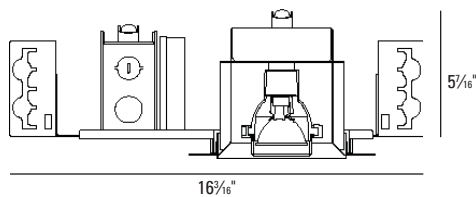

HOUSING INFORMATION

New Construction

Side View

HOW TO SPECIFY

Trim	Finish	Voltage	Accessories
6500F-1			
6500F-1 Medusa² Trimless Adjustable, 50W MR16 GU5.3	10 - Black interior w/ white lamp module 21 - Black interior w/ black lamp module 40 - White interior w/ white lamp module	120V 277V 120V not compatible with AFCI circuit.	8177B - Hex Cell Louver 9143B - Frosted Lens 9153B - Anti UV Filter 9155B - Linear Spread Lens 9156B - Prismatic Spread Lens 9157B - Solite Lens 9199B - Frosted Borosilicate Lens CB27 - 27" C-Channel Bars CB52 - 52" C-Channel Bars ER - Emergency Relay