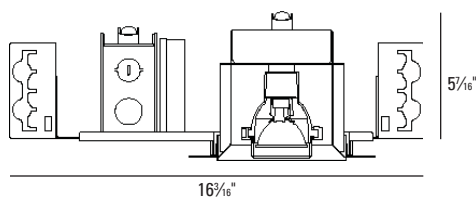

HOUSING INFORMATION

New Construction

Side View

HOW TO SPECIFY

Trim	Finish	Voltage	Accessories
6500F-1			
6500F-1 Medusa² Trimless Adjustable, 50W MR16 GU5.3	10 - Black interior w/ white lamp module 21 - Black interior w/ black lamp module 40 - White interior w/ white lamp module	120V 277V 120V not compatible with AFCI circuit.	8177B - Hex Cell Louver 9143B - Frosted Lens 9153B - Anti UV Filter 9155B - Linear Spread Lens 9156B - Prismatic Spread Lens 9157B - Solite Lens 9199B - Frosted Borosilicate Lens CB27 - 27" C-Channel Bars CB52 - 52" C-Channel Bars ER - Emergency Relay