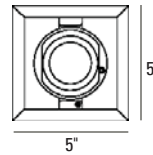

Medusa²® Trimless Low Voltage Halogen Adjustable

6500F-1

LUMINAIRE INFORMATION

APPLICATION:

Accent luminaire for Residential, Commercial, Retail or Hospitality environments.

MATERIALS:

Trim: Steel
 Lamp Assembly: Die cast aluminum
 Housing: Fabricated of 20 ga. galvanized steel with thru wire J-box, 3 in 3 out at min. 90°C, #12 AGW thru branch circuit wiring.
 Housing and trim supplied as one complete unit.
 Lens: Clear

LAMP: (not included) When using IR lamps, 37W Max.
 (1) 50W max. MR16 GU5.3.

MOUNTING:

Butterfly brackets and adjustable nailer bars with integral nails provided. Nailer bars are extendible from 14" to 24" centers.

35° X 45° lockable double gimbal rotation

CEILING CUT OUT:

5⁹/₁₆" x 5⁹/₁₆"

LISTINGS:

Dry/damp location.

IBEW union made.

NOTES:

- Housing included with trim.
- Maximum ceiling thickness 1¹/₄". Consult factory for other ceiling conditions.
- Maximum 2 lens option (size B).
- For drywall installation only.
- Not for use with acoustical ceilings.
- Separate switching of lamps available. Two circuits maximum. Consult factory for details.
- 120V not compatible with AFCI circuit.
- Trim Finish " - 40" (white trim finish w/ white interior) utilizes silver braided socket wire sleeves.