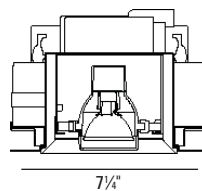

HOUSING INFORMATION

New Construction

Side View

HOW TO SPECIFY

Trim	Finish	Voltage	Accessories
6500F-1			
6500F-1 Medusa² Trimless Adjustable, 50W MR16 GU5.3	10 - Black interior w/ white lamp module 21 - Black interior w/ black lamp module 40 - White interior w/ white lamp module	120V 277V 120V not compatible with AFCI circuit.	8177B - Hex Cell Louver 9143B - Frosted Lens 9153B - Anti UV Filter 9155B - Linear Spread Lens 9156B - Prismatic Spread Lens 9157B - Solite Lens 9199B - Frosted Borosilicate Lens CB27 - 27" C-Channel Bars CB52 - 52" C-Channel Bars ER - Emergency Relay