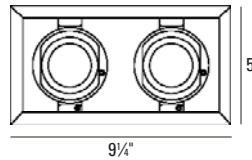

Medusa²® Trimless Low Voltage Adjustable

6500F-2

LUMINAIRE INFORMATION

APPLICATION:

Accent luminaire for Residential, Commercial, Retail or Hospitality environments.

MATERIALS:

Trim: Steel
Lamp Assembly: Die cast aluminum
Housing: Fabricated of 20 ga. galvanized steel with thru wire J-box, 3 in 3 out at min. 90°C, #12 AGW thru branch circuit wiring.
Housing and trim supplied as one complete unit.
Lens: Clear

LAMP: (not included) When using IR lamps, 37W Max.
(2) 50W max. MR16 GU5.3.

MOUNTING:

Butterfly brackets and adjustable nailer bars with integral nails provided. Nailer bars are extendible from 14" to 24" centers.

VOLTAGE:

Specify 120V or 277V.

TRANSFORMER:

Solid state electronic.
Note: Due to transformer / dimmer match some dimmers may cause transformer hum.
Check with dimmer manufacturer for suitability.

ADJUSTMENT:

35° X 45° lockable double gimbal rotation

CEILING CUT OUT:

5 9/16" x 9 13/16"

LISTINGS:

Dry/damp location.

IBEW union made.

NOTES:

- Housing included with trim.
- Maximum ceiling thickness 1 1/4". Consult factory for other ceiling conditions.
- Maximum 2 lens option (size B).
- For drywall installation only.
- Not for use with acoustical ceilings.
- Separate switching of lamps available. Two circuits maximum. Consult factory for details.
- 120V not compatible with AFCI circuit.
- Trim Finish "- 40" (white trim finish w/ white interior) utilizes silver braided socket wire sleeves.