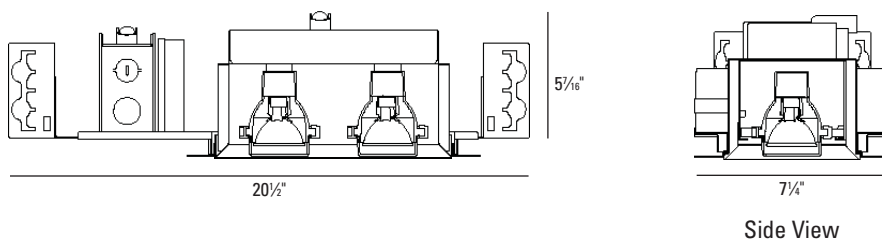

HOUSING INFORMATION

New Construction

HOW TO SPECIFY

Trim	Finish	Voltage	Accessories
6500F-2			
6500F-2 Medusa² Trimless Adjustable, 50W MR16 GU5.3	10 - Black interior w/ white lamp module 21 - Black interior w/ black lamp module 40 - White interior w/ white lamp module	120V 277V 120V not compatible with AFCI circuit.	8177B - Hex Cell Louver 9143B - Frosted Lens 9153B - Anti UV Filter 9155B - Linear Spread Lens 9156B - Prismatic Spread Lens 9157B - Solite Lens 9199B - Frosted Borosilicate Lens CB27 - 27" C-Channel Bars CB52 - 52" C-Channel Bars ER - Emergency Relay