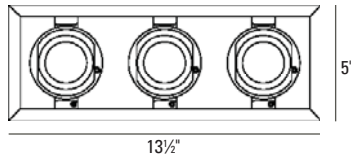

Medusa²® Trimless Low Voltage Adjustable

6500F-3

LUMINAIRE INFORMATION

APPLICATION:

Accent luminaire for Residential, Commercial, Retail or Hospitality environments.

MATERIALS:

Trim: Steel
 Lamp Assembly: Die cast aluminum
 Housing: Fabricated of 20 ga. galvanized steel with thru wire J-box, 3 in 3 out at min. 90°C, #12 AGW thru branch circuit wiring.
 Housing and trim supplied as one complete unit.
 Lens: Clear

LAMP: (not included) When using IR lamps, 37W Max.
 (3) 50W max. MR16 GU5.3.

MOUNTING:

Butterfly brackets and adjustable nailer bars with integral nails provided. Nailer bars are extendible from 14" to 24" centers.

35° X 45° lockable double gimbal rotation

CEILING CUT OUT:

5 9/16" x 14 1/16"

LISTINGS:

Dry/damp location.

IBEW union made.

NOTES:

- Housing included with trim.
- Maximum ceiling thickness 1 1/4". Consult factory for other ceiling conditions.
- Maximum 2 lens option (size B).
- For drywall installation only.
- Not for use with acoustical ceilings.
- Separate switching of lamps available. Two circuits maximum. Consult factory for details.
- 120V not compatible with AFCI circuit.
- Trim Finish " - 40" (white trim finish w/ white interior) utilizes silver braided socket wire sleeves.