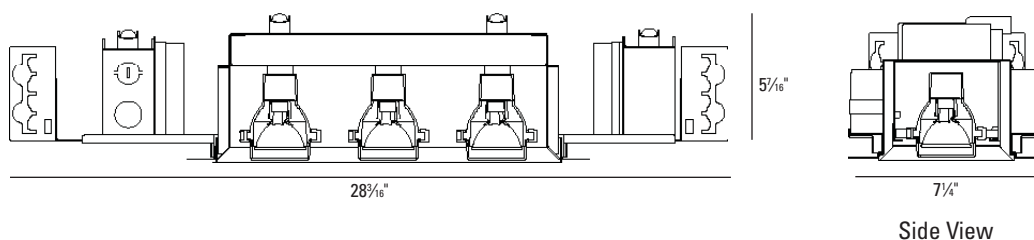

HOUSING INFORMATION

New Construction

HOW TO SPECIFY

Trim	Finish	Voltage	Accessories
6500F-3			
6500F-3 Medusa² Trimless Adjustable, 50W MR16 GU5.3	10 - Black interior w/ white lamp module 21 - Black interior w/ black lamp module 40 - White interior w/ white lamp module	120V 277V 120V not compatible with AFCI circuit when using RT housings.	8177B - Hex Cell Louver 9143B - Frosted Lens 9153B - Anti UV Filter 9155B - Linear Spread Lens 9156B - Prismatic Spread Lens 9157B - Solite Lens 9199B - Frosted Borosilicate Lens CB27 - 27" C-Channel Bars CB52 - 52" C-Channel Bars ER - Emergency Relay