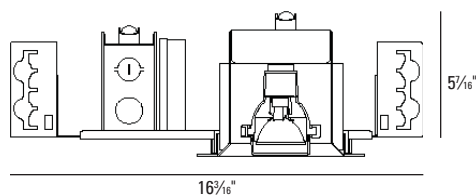

35° X 45° lockable double gimbal rotation

CEILING CUT OUT:

5⁹/₁₆" x 5⁹/₁₆"

LISTINGS:

Dry/damp location.

IBEW union made.

NOTES:

- Housing included with trim.
- Maximum ceiling thickness 1¹/₄". Consult factory for other ceiling conditions.
- Maximum 2 lens option (size B).
- Separate switching of lamps available. Two circuits maximum. Consult factory for details.
- 120V not compatible with AFCI circuit.
- Trim Finish " - 40" (white trim finish w/ white interior) utilizes silver braided socket wire sleeves.

HOUSING INFORMATION

New Construction

Side View

HOW TO SPECIFY

Trim	Finish	Voltage	Accessories
6500T-1			
6500T-1 Medusa ² Trim Adjustable, 50W MR16 GU5.3	10 - White trim w/ black interior / lamp module 21 - Black trim w/ black interior / lamp module 28 - Metalized Grey trim w/ black interior / lamp module 40 - White trim w/ white interior / lamp module	120V 277V 120V not compatible with AFCI circuit.	8177B - Hex Cell Louver 9143B - Frosted Lens 9153B - Anti UV Filter 9155B - Linear Spread Lens 9156B - Prismatic Spread Lens 9157B - Solite Lens 9199B - Frosted Borosilicate Lens CB27 - 27" C-Channel Bars CB52 - 52" C-Channel Bars ER - Emergency Relay