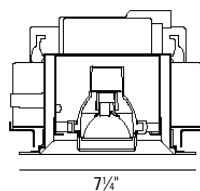

HOUSING INFORMATION

New Construction

Side View

HOW TO SPECIFY

Trim	Finish	Voltage	Accessories
6500T-1			
6500T-1 Medusa² Trim Adjustable, 50W MR16 GU5.3	10 - White trim w/ black interior / lamp module 21 - Black trim w/ black interior / lamp module 28 - Metalized Grey trim w/ black interior / lamp module 40 - White trim w/ white interior / lamp module	120V 277V 120V not compatible with AFCI circuit.	8177B - Hex Cell Louver 9143B - Frosted Lens 9153B - Anti UV Filter 9155B - Linear Spread Lens 9156B - Prismatic Spread Lens 9157B - Solite Lens 9199B - Frosted Borosilicate Lens CB27 - 27" C-Channel Bars CB52 - 52" C-Channel Bars ER - Emergency Relay