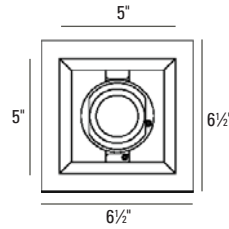

Medusa²® Low Voltage Halogen

6500T-1

Adjustable

LUMINAIRE INFORMATION

APPLICATION:

Accent luminaire for Residential, Commercial, Retail or Hospitality environments.

MATERIALS:

Trim: Steel
 Lamp Assembly: Die cast aluminum
 Housing: Fabricated of 20 ga. galvanized steel with thru wire J-box, 3 in 3 out at min. 90°C, #12 AGW thru branch circuit wiring.
 Housing and trim supplied as one complete unit.
 Lens: Clear

LAMP: (not included) When using IR lamps, 37W Max.
 (1) 50W max. MR16 GU5.3.

MOUNTING:

Butterfly brackets and adjustable nailer bars with integral nails provided. Nailer bars are extendible from 14" to 24" centers.

35° X 45° lockable double gimbal rotation

CEILING CUT OUT:

5⁹/₁₆" x 5⁹/₁₆"

LISTINGS:

Dry/damp location.

IBEW union made.

NOTES:

- Housing included with trim.
- Maximum ceiling thickness 1¹/₄". Consult factory for other ceiling conditions.
- Maximum 2 lens option (size B).
- Separate switching of lamps available. Two circuits maximum. Consult factory for details.
- 120V not compatible with AFCI circuit.
- Trim Finish " - 40" (white trim finish w/ white interior) utilizes silver braided socket wire sleeves.