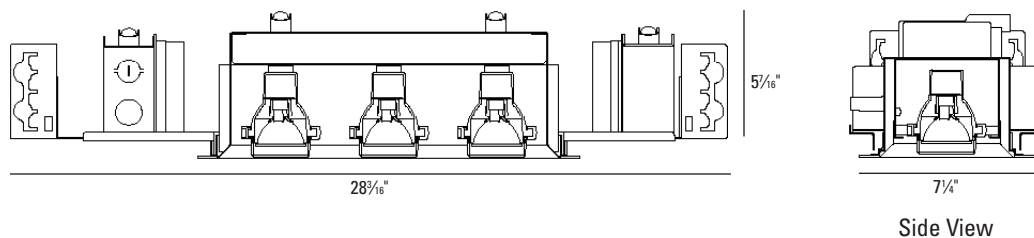

35° X 45° lockable double gimbal rotation

CEILING CUT OUT:

5⁹/₁₆" x 14¹/₁₆"

LISTINGS:

Dry/damp location.

IBEW union made.

NOTES:

- Housing included with trim.
- Maximum ceiling thickness 1¹/₄". Consult factory for other ceiling conditions.
- Maximum 2 lens option (size B).
- Separate switching of lamps available. Two circuits maximum. Consult factory for details.
- 120V not compatible with AFCI circuit.
- Trim Finish " - 40" (white trim finish w/ white interior) utilizes silver braided socket wire sleeves.

HOUSING INFORMATION

New Construction

HOW TO SPECIFY

Trim	Finish	Voltage	Accessories
6500T-3			
6500T-3 Medusa ² Trim Adjustable, 50W MR16 GU5.3	10 - White trim w/ black interior / lamp module 21 - Black trim w/ black interior / lamp module 28 - Metalized Grey trim w/ black interior / lamp module 40 - White trim w/ white interior / lamp module	120V 277V 120V not compatible with AFCI circuit.	8177B - Hex Cell Louver 9143B - Frosted Lens 9153B - Anti UV Filter 9155B - Linear Spread Lens 9156B - Prismatic Spread Lens 9157B - Solite Lens 9199B - Frosted Borosilicate Lens CB27 - 27" C-Channel Bars CB52 - 52" C-Channel Bars ER - Emergency Relay