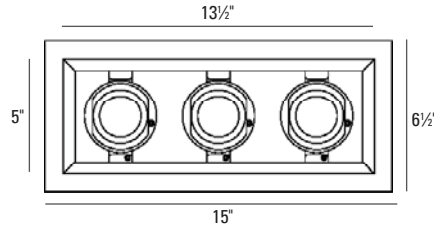

Medusa²® Low Voltage Halogen

6500T-3

Adjustable

LUMINAIRE INFORMATION

APPLICATION:

Accent luminaire for Residential, Commercial, Retail or Hospitality environments.

MATERIALS:

Trim: Steel
 Lamp Assembly: Die cast aluminum
 Housing: Fabricated of 20 ga. galvanized steel with thru wire J-box, 3 in 3 out at min. 90°C, #12 AGW thru branch circuit wiring.
 Housing and trim supplied as one complete unit.
 Lens: Clear

LAMP: (not included) When using IR lamps, 37W Max.
 (3) 50W max. MR16 GU5.3.

MOUNTING:

Butterfly brackets and adjustable nailer bars with integral nails provided. Nailer bars are extendible from 14" to 24" centers.

35° X 45° lockable double gimbal rotation

CEILING CUT OUT:

5⁹/₁₆" x 14¹/₁₆"

LISTINGS:

Dry/damp location.

IBEW union made.

NOTES:

- Housing included with trim.
- Maximum ceiling thickness 1¹/₄". Consult factory for other ceiling conditions.
- Maximum 2 lens option (size B).
- Separate switching of lamps available. Two circuits maximum. Consult factory for details.
- 120V not compatible with AFCI circuit.
- Trim Finish " - 40" (white trim finish w/ white interior) utilizes silver braided socket wire sleeves.