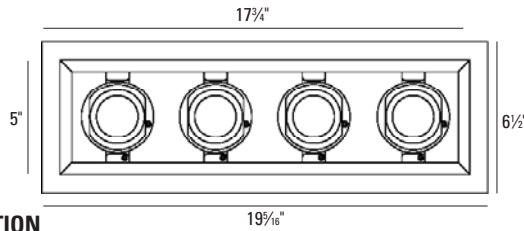

Medusa²® Low Voltage Halogen

6500T-4

Adjustable

LUMINAIRE INFORMATION

APPLICATION:

Accent luminaire for Residential, Commercial, Retail or Hospitality environments.

MATERIALS:

Trim: Steel
Lamp Assembly: Die cast aluminum
Housing: Fabricated of 20 ga. galvanized steel with thru wire J-box, 3 in 3 out at min. 90°C, #12 AGW thru branch circuit wiring.
Housing and trim supplied as one complete unit.
Lens: Clear

LAMP: (not included) When using IR lamps, 37W Max.
(4) 50W max. MR16 GU5.3.

MOUNTING:

Butterfly brackets and adjustable nailer bars with integral nails provided. Nailer bars are extendible from 14" to 24" centers.

VOLTAGE:

Specify 120V or 277V.

TRANSFORMER:

Solid state electronic.
Note: Due to transformer / dimmer match some dimmers may cause transformer hum.
Check with dimmer manufacturer for suitability.

ADJUSTMENT:

35° X 45° lockable double gimbal rotation

CEILING CUT OUT:

5 9/16" x 18 5/16"

LISTINGS:

Dry/damp location.

IBEW union made.

NOTES:

- Housing included with trim.
- Maximum ceiling thickness 1 1/4". Consult factory for other ceiling conditions.
- Maximum 2 lens option (size B).
- Separate switching of lamps available. Two circuits maximum. Consult factory for details.
- 120V not compatible with AFCI circuit.
- Trim Finish " - 40" (white trim finish w/ white interior) utilizes silver braided socket wire sleeves.