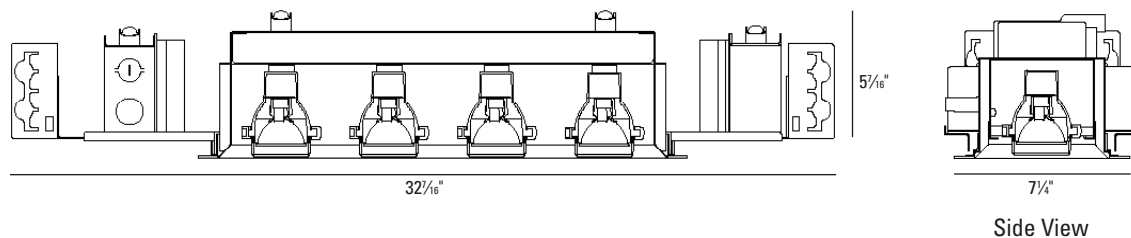

HOUSING INFORMATION

New Construction

HOW TO SPECIFY

Trim	Finish	Voltage	Accessories
6500T-4			
6500T-4 Medusa² Trim Adjustable, 50W MR16 GU5.3	10 - White trim w/ black interior / lamp module 21 - Black trim w/ black interior / lamp module 28 - Metalized Grey trim w/ black interior / lamp module 40 - White trim w/ white interior / lamp module	120V 277V 120V not compatible with AFCI circuit.	8177B - Hex Cell Louver 9143B - Frosted Lens 9153B - Anti UV Filter 9155B - Linear Spread Lens 9156B - Prismatic Spread Lens 9157B - Solite Lens 9199B - Frosted Borosilicate Lens CB27 - 27" C-Channel Bars CB52 - 52" C-Channel Bars ER - Emergency Relay