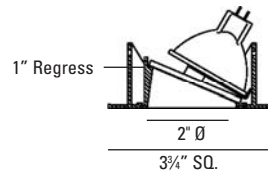

Stellos Low Voltage Halogen

Wall Wash

6998 6999