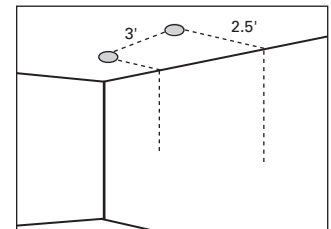

ADJUSTMENT:

360° horizontal rotation in 90° increments.

CEILING CUT OUT:

3 3/8" Ø

LISTINGS:

Dry/damp/wet under cover ceiling location.

IC/Airtight housing meets Washington state airflow requirement and ASTM E283. IBEW union made.

NOTES:

- Maximum ceiling thickness 1 inch. Consult factory for other ceiling conditions.
- No lens options available.

MultiTex™
Glass lens with five different surface textures for maximum uniformity.

PHOTOMETRICS: