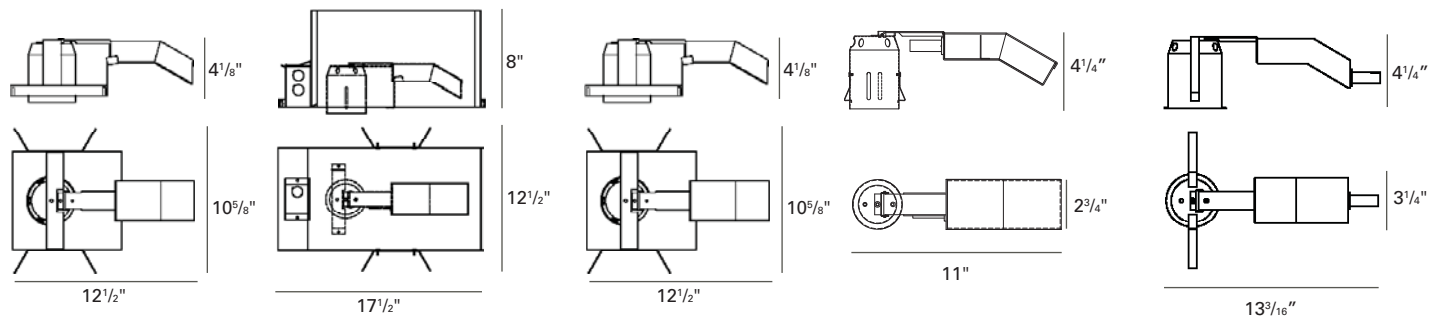

HOW TO SPECIFY

Trim	Finish	Housing	Voltage	Accessories
6998 - Vertical Groove Black Baffle 6999 - White Smooth Cone Stellos Wall Wash, 50W Max. MR16 GU5.3	10 - White 21 - Black 28 - Metalized Grey	325NC - New Construction 325IC - IC/Airtight 325RM - Remote Transformer 325RT-35 - Retrofit (35W max.) 325RT-50 - Retrofit	120V 277V	ER - Emergency Relay