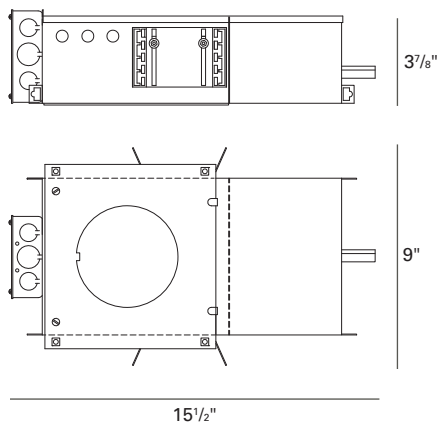

DIMENSIONS

New Construction

Spackle Collar

COMPATIBLE TRIMS

SLIVER

Downlight	Adjustable	Wall Wash
7862	7827	5898
7867	7837	5899
7869	7882	
7872	7885	
	9882	

ORDERING INFORMATION

Housing	- Voltage	- Accessories
75TWLR	120V	CB27 - 27" C-Channel Bars
New Construction Housing	277V	CB52 - 52" C-Channel Bars
for 4^{5/16}" Trimless Round Sliver Trims		ER - Emergency Relay
75W max.		

How to Specify	75TWLR	-	-
	Housing	- Voltage	- Accessories

USA Illumination™
www.usaillumination.com
info@usaillumination.com

1126 River Road
New Windsor, NY 12553

T 845-565-8500
F 845-561-1130

© 2009, USAI, LLC.
All rights reserved.
All designs protected by copyright.