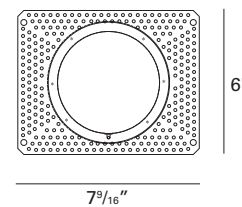

Spackle Collar