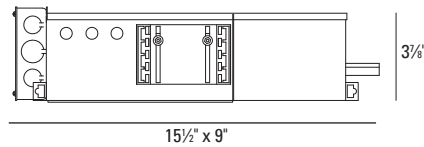

# 75TWLR

**New Construction**  
**For 4-5/16" Round Trimless Sliver Trims**