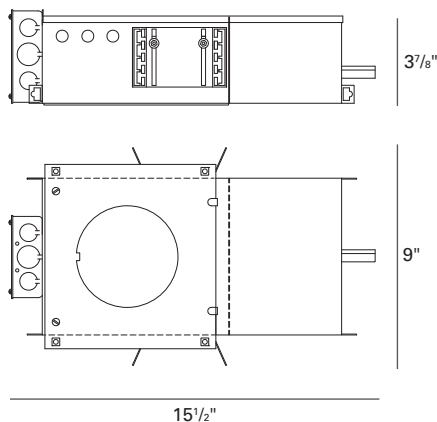

THERMAL PROTECTOR:

Provided as standard.

SOCKET:

Porcelain construction with 18 ga., 250°C SF-2 sleeved leads. Sized for MR16 halogen 12V lamps. Bi-pin base GU5.3.

SPACKLE COLLAR:

Supplied with trimless spackle collar for square trim.

LISTINGS:

Dry/damp location.

IBEW union made.

CEILING CUT OUT:

4^{3/8}" Ø

NOTES:

- Maximum ceiling thickness 1 inch. Consult factory for other ceiling conditions.
- Not for use in acoustical ceilings.

DIMENSIONS

New Construction

Spackle Collar

COMPATIBLE TRIMS

SLIVER

Downlight	Adjustable	Wall Wash
7967	7927	4898
7969	7937	4899
7972	7985	
	9985	

ORDERING INFORMATION

Housing	- Voltage	- Accessories
75TWLS	120V	CB27 - 27" C-Channel Bars
New Construction Housing	277V	CB52 - 52" C-Channel Bars
for 4 ^{5/16} " Trimless Square Sliver Trims		ER - Emergency Relay
75W max.		