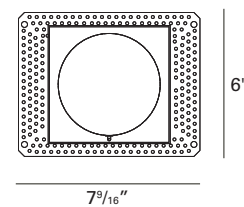

Spackle Collar