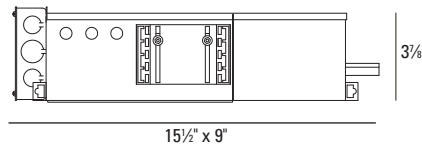

Recessed Housing Low Voltage

75TWLS

New Construction
For 4-5/16" Square Trimless Sliver Trims

HOUSING INFORMATION

APPLICATION:

For use with USAI trims rated up to 75W.

MATERIALS:

Housing: Fabricated of 20 ga. galvanized steel with thru wire J-box, 4 in 4 out at min. 90°C, #12 AGW thru branch circuit wiring.
 Aperture Plate: 20 ga. steel 1/2" plaster stop, 4^{3/8}" opening for below ceiling access to electrical components and access to thru wiring splices.