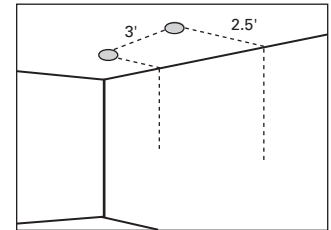

PHOTOMETRICS:

Distance From Ceiling in Feet	3' on center					
	0.5	3.9	2.9	2.9	3.9	2.9
1.5	16.2	12.0	12.0	16.2	11.9	
2.5	21.7	16.9	17.0	20.7	16.7	
3.5	19.0	17.4	17.5	19.0	17.0	
4.5	15.5	15.1	15.1	15.5	14.7	
5.5	12.5	12.4	12.4	12.5	11.9	
6.5	10.2	10.2	10.2	10.2	9.8	
7.5	8.9	9.0	8.9	8.9	8.5	

LTL No.: 09048
Lamp: 71W MR16 GU5.3 40°
1200 Lumens
Reflectances: 0.8, 0.5, 0.2
LLF: 0.8 Mounting Height: 8 FT
56.2% Efficiency

HOUSING INFORMATION

New Construction - (75W)