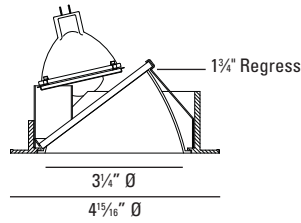

Wall Wash

LUMINAIRE INFORMATION

APPLICATION:

Accent luminaire for Residential, Commercial, Retail or Hospitality environments.

MATERIALS:

Trim: Die cast aluminum with torsion spring mounting.
Matte Alzak Cone
Housing - Fabricated of 20 ga. galvanized steel with thru wire J-box, 2 in 2 out (4 in 4 out for IC/ Airtight) at min. 90°C, #12 AGW thru branch circuit wiring.
Housing and trim supplied as one complete unit.
Lens: Prismatic tempered glass.

LAMP: (not included) When using IR lamps, 37W Max.
New Construction / Chicago Plenum: (1) 75W max. MR16 GU5.3
IC/Airtight: (1) 50W max. MR16 GU5.3

VOLTAGE:

Specify 120V, 277V or 347V.
347V is for New Construction housing only.

TRANSFORMER:

Magnetic toroidal-HPF.
Note: Due to transformer / dimmer match some dimmers may cause transformer hum. Check with dimmer manufacturer for suitability.

CEILING CUT OUT:

4 3/8" Ø

LISTINGS:

Dry/damp location.

IC/Airtight housing meets Washington state airflow requirement and ASTM E283. Chicago Plenum housing is Chicago Plenum rated.
IBEW union made.

NOTES:

- Housing included with trim.
- Maximum ceiling thickness 1 inch. Consult factory for other ceiling conditions.
- Maximum 1 lens options (size A).

PHOTOMETRICS:

Distance From Ceiling in Feet	3' on center					
	0.5	3.9	2.9	2.9	3.9	2.9
1.5	16.2	12.0	12.0	16.2	11.9	
2.5	21.7	16.9	17.0	20.7	16.7	
3.5	19.0	17.4	17.5	19.0	17.0	
4.5	15.5	15.1	15.1	15.5	14.7	
5.5	12.5	12.4	12.4	12.5	11.9	
6.5	10.2	10.2	10.2	10.2	9.8	
7.5	8.9	9.0	8.9	8.9	8.5	

LTL No.: 09048
Lamp: 71W MR16 GU5.3 40°
1200 Lumens
Reflectances: 0.8, 0.5, 0.2
LLF: 0.8 Mounting Height: 8 FT
56.2% Efficiency

HOUSING INFORMATION

New Construction - (75W)

HX102

IC/Airtight - (50W)

HX102-IC

Chicago Plenum - (75W)

HX102-CP

ORDERING INFORMATION