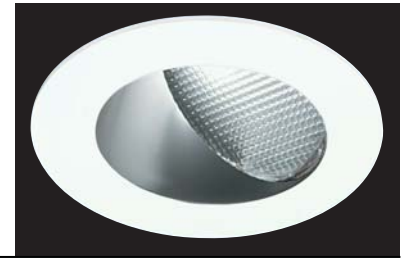

Wall Wash

LUMINAIRE INFORMATION

APPLICATION:

Accent luminaire for Residential, Commercial, Retail or Hospitality environments.

MATERIALS:

Trim: Die cast aluminum with torsion spring mounting.
 Matte Alzak Cone
 Housing - Fabricated of 20 ga. galvanized steel with thru wire J-box, 2 in 2 out (4 in 4 out for IC/ Airtight) at min. 90°C, #12 AGW thru branch circuit wiring.
 Housing and trim supplied as one complete unit.
 Lens: Prismatic tempered glass.