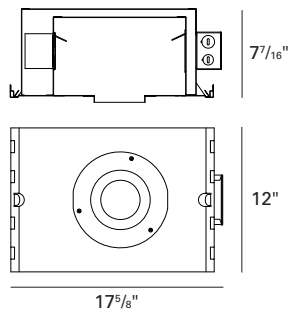

PHOTOMETRICS:

Distance From Ceiling in Feet	3' on center					
	0.5	3.9	2.9	2.9	3.9	2.9
1.5	16.2	12.0	12.0	16.2	11.9	
2.5	21.7	16.9	17.0	20.7	16.7	
3.5	19.0	17.4	17.5	19.0	17.0	
4.5	15.5	15.1	15.1	15.5	14.7	
5.5	12.5	12.4	12.4	12.5	11.9	
6.5	10.2	10.2	10.2	10.2	9.8	
7.5	8.9	9.0	8.9	8.9	8.5	

LTL No.: 09048
 Lamp: 71W MR16 GU5.3 40°
 1200 Lumens
 Reflectances: 0.8, 0.5, 0.2
 LLF: 0.8 Mounting Height: 8 FT
 56.2% Efficiency

HOUSING INFORMATION

New Construction - (75W)

HX102

IC/Airtight - (50W)

HX102-IC