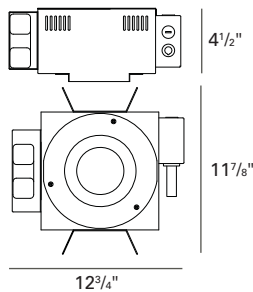

HX102

IC/Airtight - (50W)