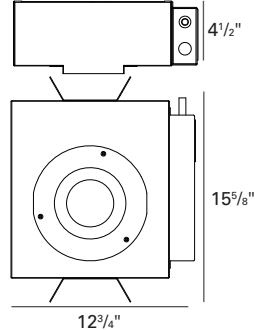

HX102-CP

ORDERING INFORMATION

Trim	Finish	Housing	Voltage	Accessories
7800 - Matte Alzak Cone	10 - White	HX102 - New Construction	120V	9143A - Frosted Lens
HX	21 - Black	HX102-IC - IC/Airtight	277V	9153A - Anti UV Filter
Wall Wash,	28 - Metalized Grey	HX102-CP - Chicago Plenum	347V*	9155A - Linear Spread Lens
New Construction and			*347V for New	9156A - Prismatic Spread Lens
Chicago Plenum: 71W MR16 GU5.3			Construction	9157A - Stippled/Solite Soft Focus Lens
IC/Airtight: 50W MR16 GU5.3			housing only.	9199A - Frosted Borosilicate Lens
				CB27 - 27" C-Channel Bars
				CB52 - 52" C-Channel Bars
				ER - Emergency Relay

How to Specify	7800	Finish	Housing	Voltage	Accessories
	Trim	Finish	Housing	Voltage	Accessories