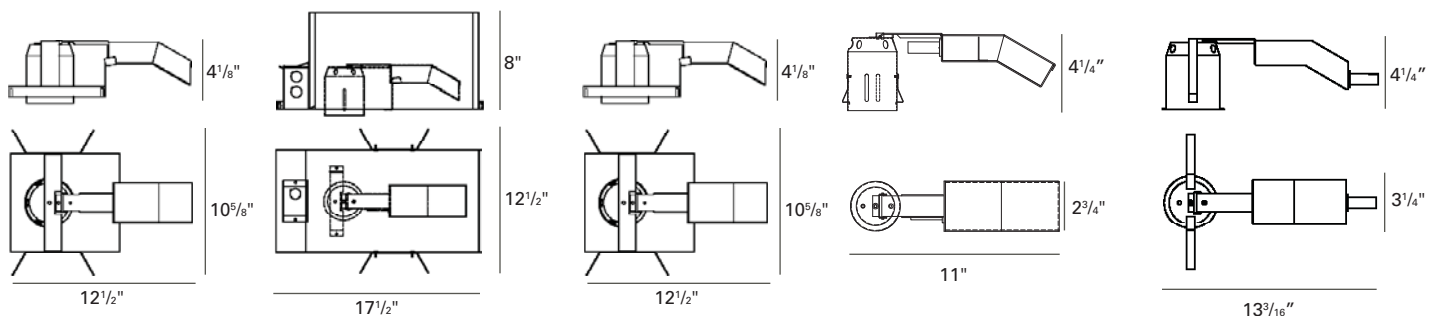

HOW TO SPECIFY

Trim	Finish	Housing	Voltage	Accessories
7860				
7860 Sliver Downlight, 50W Max. MR16 GU5.3	10 - White 12 - Brushed Stainless Steel 21 - Black 22 - Textured White 28 - Metalized Grey	325NC - New Construction 325IC - IC/Airtight 325RM - Remote Transformer 325RT-35 - Retrofit (35W max.) 325RT-50 - Retrofit	120V 277V	8177B - Hex Cell Louver 9143B - Frosted Lens 9153B - Anti UV Filter 9155B - Linear Spread Lens 9156B - Prismatic Spread Lens 9157B - Solite Lens 9199B - Frosted Borosilicate Lens ER - Emergency Relay 325CCR - Trimless Adapter