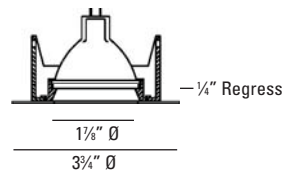

Sliver Low Voltage Halogen

7860

Downlight

For trimless application add 325CCR

LUMINAIRE INFORMATION

APPLICATION:

Accent luminaire for Residential, Commercial, Retail or Hospitality environments.

MATERIALS:

Trim: Die cast aluminum / steel. Torsion spring mounting.
Lens: Clear.

LAMP: (not included) When using IR lamps, 37W Max.
(1) 50W max. MR16 GU5.3

TRANSFORMER:

Low voltage solid state electronic.

Note: Due to transformer / dimmer match some dimmers may cause transformer hum. Check with dimmer manufacturer for suitability.

VOLTAGE:

Specify 120V or 277V.

CEILING CUT OUT:

3 3/8" Ø

LISTINGS:

Dry/damp/wet under covered ceiling.
Not wet listed for flush (325CCR) installation.

IC/Airtight housing meets Washington state airflow requirement and ASTM E283.
IBEW union made.

NOTES:

- Maximum ceiling thickness 1 inch. Consult factory for other ceiling conditions.
- Maximum 2 lens options (size B).
- Use 325CCR trimless adapter for a smooth flush Sliver installation.

PHOTOMETRICS:

Distribution chart