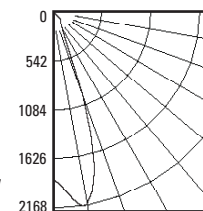

Bare lamp photometrics
50W MR16 GU5.3 40°

Ft below	FC nadir	Dia. @ 50%
6.0	51.3	5.8
8.0	28.9	7.0
10.0	18.5	8.2
12.0	12.9	9.3
14.0	9.4	10.5
16.0	7.2	11.6

HOUSING INFORMATION

New Construction
325NC

IC/Airtight
325IC

Remote Transformer
325RM

Retrofit
325RT-35 (35W max.)

Retrofit
325RT-50