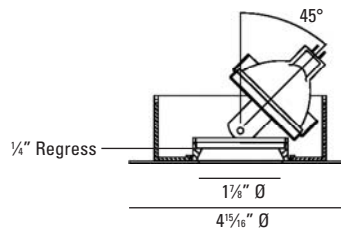

## Adjustable 45°

For trimless application use 75TWLR housing