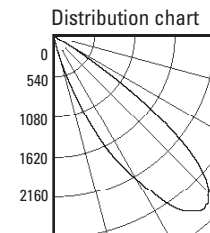

#### CEILING CUT OUT:

4 3/8" Ø

#### LISTINGS:

Dry/damp/wet under cover ceiling.

IC/Airtight housing meets Washington state airflow requirement and ASTM E283.  
Chicago Plenum housing is Chicago Plenum rated.  
IBEW union made.

#### NOTES:

- Maximum ceiling thickness 1 inch. Consult factory for other ceiling conditions.
- Maximum 2 lens options (size B).
- Trimless available for 75W New Construction only.\*

#### PHOTOMETRICS:

LTL No.: 13925.ies  
75W MR16 GU5.3 36° (tilted 45°), Clear lens  
54.8% Efficiency