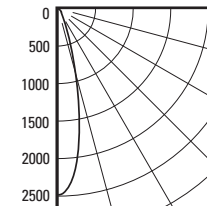

PHOTOMETRICS:

Distribution chart

LTL No.: 13818.ies
 39W MHMR16
 GX10 25°
 65.1% Efficiency

Ft below	FC nadir	Dia. @ 50%
6.0	144.8	2.5
8.0	81.5	3.4
10.0	52.1	4.2
12.0	36.2	5.1
14.0	26.6	5.9
16.0	20.4	6.8

HX824-CP - (20W)

HX400SL-CP - (39W)

Distribution chart

LTL No.: 17155.ies
20W MHMR16
 GX10 25°
 65.1% Efficiency

Ft below	FC nadir	Dia. @ 50%
6.0	69.0	2.5
8.0	38.8	3.4
10.0	24.8	4.2
12.0	17.2	5.1
14.0	12.7	5.9
16.0	9.7	6.8