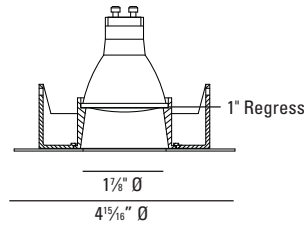

HX-Sliver Metal Halide

7887 7889

Downlight