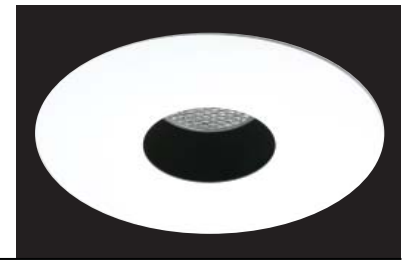

HX-Sliver Metal Halide

7887 7889

Downlight

LUMINAIRE INFORMATION

APPLICATION:

Accent luminaire for Residential, Commercial, Retail or Hospitality environments.

MATERIALS:

Trim: Die cast aluminum / steel with torsion spring mounting.
 7887 - Vertical groove black baffle
 7889 - White cone

LAMP: (not included)

(1) 20W or 39W MHMR16 GX10.

VOLTAGE:

Specify 120V or 277V.

BALLAST:

Solid state electronic.

CEILING CUT OUT:

4 3/8" Ø