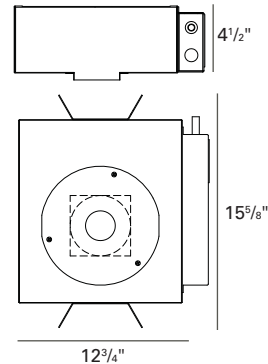

PHOTOMETRICS:

Distribution chart

LTL No.: 13818.ies
 39W MHMR16
 GX10 25°
 65.1% Efficiency

Ft below	FC nadir	Dia. @ 50%
6.0	144.8	2.5
8.0	81.5	3.4
10.0	52.1	4.2
12.0	36.2	5.1
14.0	26.6	5.9
16.0	20.4	6.8

HX824-CP - (20W)

HX400SL-CP - (39W)

Distribution chart

LTL No.: 17155.ies
20W MHMR16
 GX10 25°
 65.1% Efficiency

Ft below	FC nadir	Dia. @ 50%
6.0	69.0	2.5
8.0	38.8	3.4
10.0	24.8	4.2
12.0	17.2	5.1
14.0	12.7	5.9
16.0	9.7	6.8