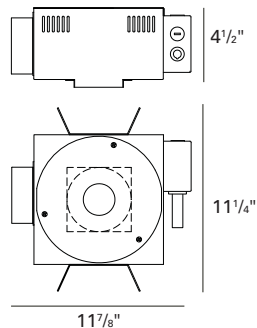

HOUSING INFORMATION

New Construction

HX824 - (20W)

HX400SL - (39W)