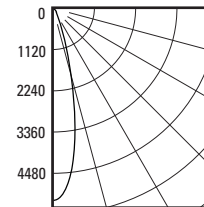

LISTINGS:

Dry/damp location.

IC/Airtight housing meets Washington state airflow requirement and ASTM E283.
 Chicago Plenum housing is Chicago Plenum rated.
 IBEW union made.

NOTES:

- Maximum ceiling thickness 1 inch. Consult factory for other ceiling conditions.
- Not for use with ES16 lamps.

PHOTOMETRICS:

Distribution chart

LTL No.: 13818.ies
 39W MHMR16
 GX10 25°
 65.1% Efficiency

Ft below	FC nadir	Dia. @ 50%
6.0	144.8	2.5
8.0	81.5	3.4
10.0	52.1	4.2
12.0	36.2	5.1
14.0	26.6	5.9
16.0	20.4	6.8