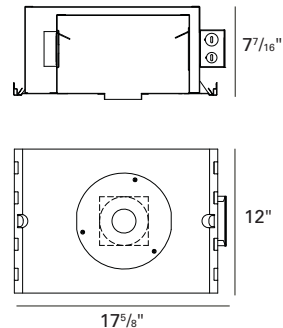

IC/Airtight

HX824-IC - (20W)

Not available in 39W