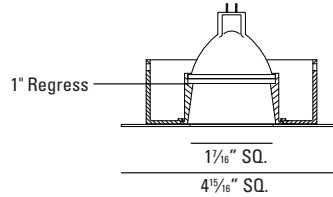

Sliver Low Voltage Halogen

7967 7969 7972

Downlight

For trimless application use 75TWLS housing

LUMINAIRE INFORMATION

APPLICATION:

Accent luminaire for Residential, Commercial, Retail or Hospitality environments.

MATERIALS:

Trim: Die cast aluminum / steel. Torsion spring mounting.
Lens: Clear.

LAMP: (not included)

(1) 75W Max. MR16 GU5.3.

TRANSFORMER:

Magnetic toroidal-HPF. Low voltage solid state electronic optionally available (consult factory).
Note: Due to transformer / dimmer match some dimmers may cause transformer hum. Check with dimmer manufacturer for suitability.

VOLTAGE:

Specify 120V or 277V.

CEILING CUT OUT:

4^{3/8}" Ø

LISTINGS:

Dry/damp/wet under cover ceiling.

IC/Airtight housing meets Washington state airflow requirement and ASTM E283.
Chicago Plenum housing is Chicago Plenum rated.
IBEW union made.

NOTES:

- Maximum ceiling thickness 1 inch. Consult factory for other ceiling conditions.
- Maximum 2 lens options (size B).
- Trimless available for 75W New Construction only.*

PHOTOMETRICS:

Distribution chart