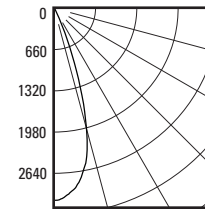

NOTES:

- Maximum ceiling thickness 1 inch. Consult factory for other ceiling conditions.
- Maximum 2 lens options (size B).
- Trimless available for 75W New Construction only.*

PHOTOMETRICS:

Distribution chart