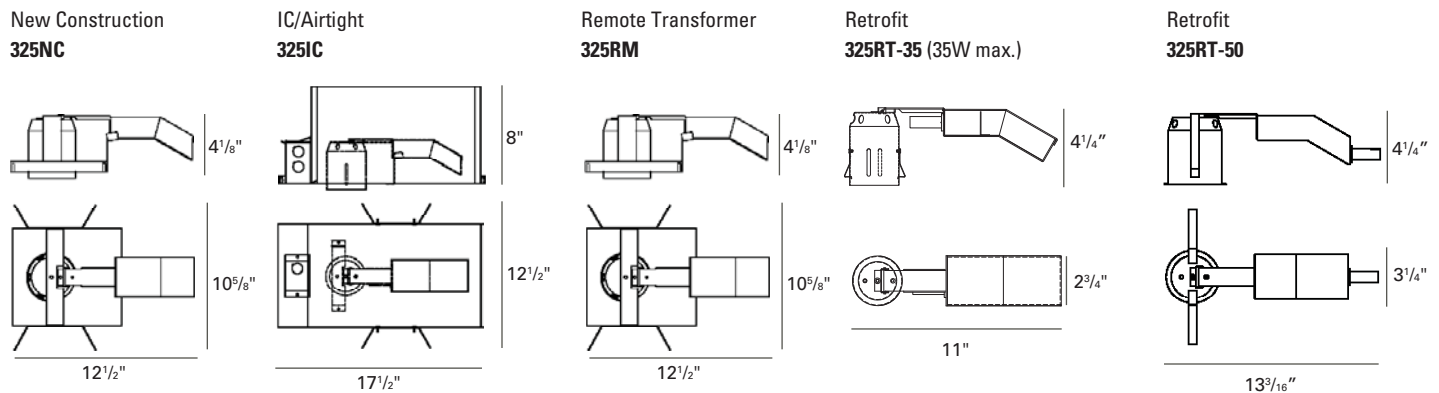

HOUSING INFORMATION

HOW TO SPECIFY

Trim	Finish	Housing	Voltage	Accessories
7970 - Vertical Groove Black Baffle 7947 - Chrome Cone 7949 - White Cone Sliver Downlight, 50W Max. MR16 GU5.3	10 - White 12 - Brushed Stainless Steel 21 - Black 22 - Textured White 28 - Metalized Grey	325NC - New Construction 325IC - IC/Airtight 325RM - Remote Transformer 325RT-35 - Retrofit (35W max.) 325RT-50 - Retrofit	120V 277V	8177B - Hex Cell Louver 9143B - Frosted Lens 9153B - Anti UV Filter 9155B - Linear Spread Lens 9156B - Prismatic Spread Lens 9157B - Solite Lens 9199B - Frosted Borosilicate Lens ER - Emergency Relay 325CCS - Trimless Adapter