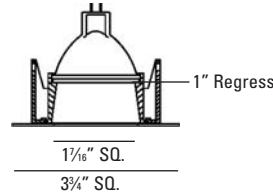

Sliver Low Voltage Halogen

7970 7947 7949

Downlight