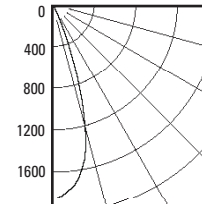

PHOTOMETRICS:

Distribution chart

LTL No.: 14456.ies
50W MR16 GU5.3 36°
Clear lens
67.8% Efficiency

Ft	FC	Dia.
below	nadir	@ 50%
6.0	51.4	3.4
8.0	28.9	4.6
10.0	18.5	5.7
12.0	12.9	6.9
14.0	9.4	8.0
16.0	7.2	9.2