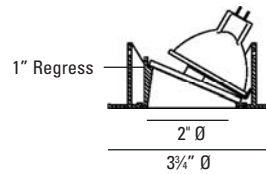

Stellos Low Voltage Halogen

Wall Wash

7998 7999