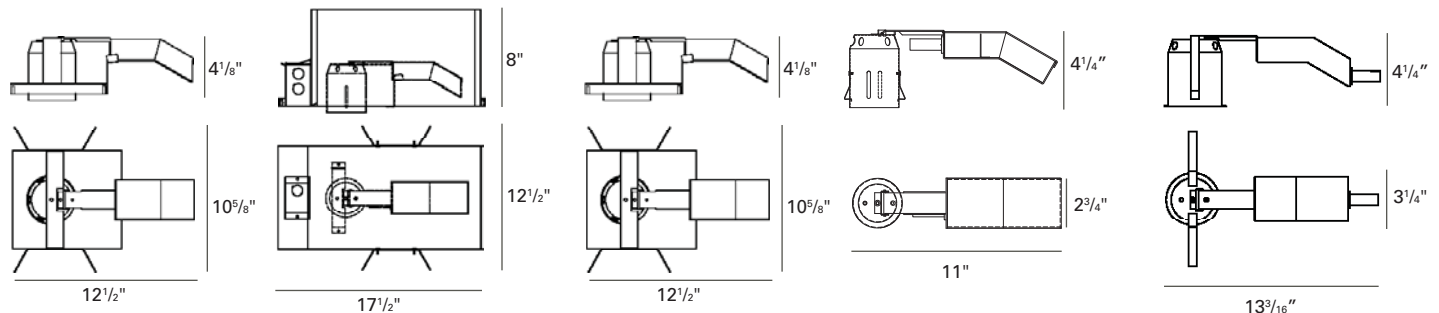

HOW TO SPECIFY

Trim	Finish	Housing	Voltage	Accessories
7998 - Vertical Groove Black Baffle 7999 - White Smooth Cone Stellos Wall Wash, 50W Max. MR16 GU5.3	01 - Polished Chrome 07 - Brushed Aluminum 10 - White 21 - Black 28 - Metalized Grey	325NC - New Construction 325IC - IC/Airtight 325RM - Remote Transformer 325RT-35 - Retrofit (35W max.) 325RT-50 - Retrofit	120V 277V	ER - Emergency Relay