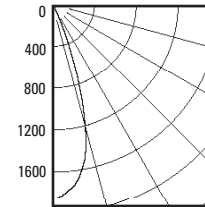

3 3/8" Ø

LISTINGS:

Dry/damp/wet under cover ceiling location.

IC/Airtight housing meets Washington state airflow requirement and ASTM E283.

IBEW union made.

NOTES:

- Maximum ceiling thickness 1 inch. Consult factory for other ceiling conditions.
- Maximum 2 lens options (size B).

PHOTOMETRICS:

Distribution chart

LTL No.: 14456.ies
50W MR16 GU5.3 36°
Clear lens
67.8% Efficiency

Ft below	FC nadir	Dia. @ 50%
6.0	51.4	3.4
8.0	28.9	4.6
10.0	18.5	5.7
12.0	12.9	6.9
14.0	9.4	8.0
16.0	7.2	9.2