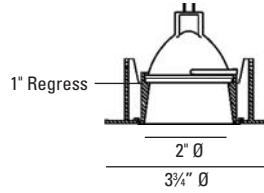

Stellos Low Voltage Halogen

8352 9347 9348 9349

Downlight