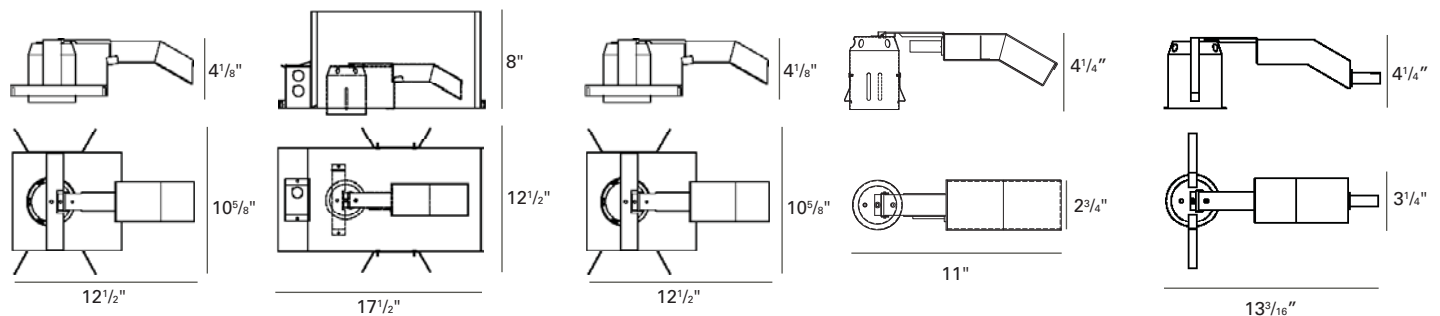

3 3/8" Ø

LISTINGS:

Dry/damp/wet under cover ceiling location.

IC/Airtight housing meets Washington state airflow requirement and ASTM E283.

IBEW union made.

NOTES:

- Maximum ceiling thickness 1 inch. Consult factory for other ceiling conditions.
- Maximum 2 lens options (size B).

HOUSING INFORMATION

New Construction
325NC

IC/Airtight
325IC

Remote Transformer
325RM

Retrofit
325RT-35 (35W max.)

Retrofit
325RT-50

HOW TO SPECIFY

Trim	Finish	Housing	Voltage	Accessories
<p>8352 - Vertical Groove Black Baffle</p> <p>9347 - Chrome Cone</p> <p>9348 - Black Cone</p> <p>9349 - White Cone</p> <p>Stellos Downlight, 50W Max. MR16 GU5.3</p>	<p>01 - Polished Chrome</p> <p>07 - Brushed Aluminum</p> <p>10 - White</p> <p>21 - Black</p> <p>28 - Metalized Grey</p>	<p>325NC - New Construction</p> <p>325IC - IC/Airtight</p> <p>325RM - Remote Transformer</p> <p>325RT-35 - Retrofit (35W max.)</p> <p>325RT-50 - Retrofit</p>	<p>120V</p> <p>277V</p>	<p>8177B - Hex Cell Louver</p> <p>9143B - Frosted Lens</p> <p>9153B - Anti UV Filter</p> <p>9155B - Linear Spread Lens</p> <p>9156B - Prismatic Spread Lens</p> <p>9157B - Solite Lens</p> <p>9199B - Frosted Borosilicate Lens</p> <p>ER - Emergency Relay</p>