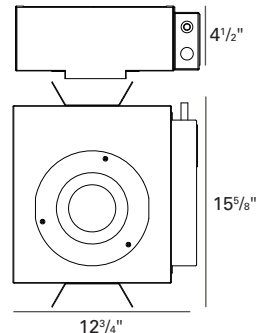

HX100-CP

ORDERING INFORMATION

Trim	– Finish	– Housing	– Voltage	– Accessories
8754 - Vertical Groove Black Baffle	10 - White	HX100 - New Construction	120V	9143A - Frosted Lens
8757 - Matte Alzak Cone	21 - Black	HX100-IC - IC/Airtight	277V	9153A - Anti UV Filter
8758 - Black Alzak Cone	28 - Metalized Grey	HX100-CP - Chicago Plenum	347V*	9155A - Linear Spread Lens
8760 - Vertical Groove White Baffle			*347V for New Construction housing only.	9156A - Prismatic Spread Lens
HX				9157A - Stippled/Solite Soft Focus Lens
Downlight,				9199A - Frosted Borosilicate Lens
New Construction and				CB27 - 27" C-Channel Bars
Chicago Plenum: 71W MR16 GU5.3				CB52 - 52" C-Channel Bars
IC/Airtight: 50W MR16 GU5.3				ER - Emergency Relay

How to Specify

Trim	– Finish	– Housing	– Voltage	– Accessories

USAI®

USA Illumination™
www.usaillumination.com
info@usaillumination.com

1126 River Road
New Windsor, NY 12553

T 845-565-8500
F 845-561-1130

©2009, USAI, LLC.
All rights reserved.
All designs protected by copyright.
09/02/2010