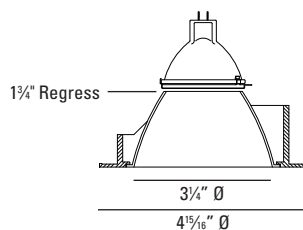

HX Low Voltage Halogen

Downlight

8754 8757 8758 8760