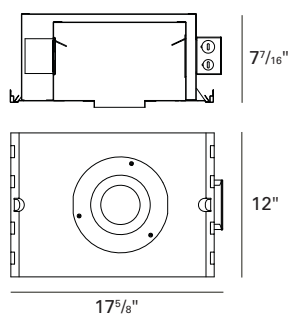

HX100-IC

Chicago Plenum - (75W)