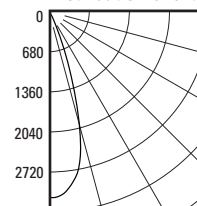

CEILING CUT OUT:

4 3/8" Ø

LISTINGS:

Dry/damp location.

IC/Airtight housing meets Washington state airflow requirement and ASTM E283. Chicago Plenum housing is Chicago Plenum rated. IBEW union made.

NOTES:

- Housing included with trim.
- Maximum ceiling thickness 1 inch. Consult factory for other ceiling conditions.
- Maximum 1 lens options (size A).

PHOTOMETRICS:

Distribution chart

LTL No.: 13927.ies
75W MR16 GU5.3 36°
Clear lens,
vertical groove black
baffle

Ft below	FC nadir	Dia. @ 50%
6.0	87.7	3.4
8.0	49.3	4.6
10.0	31.6	5.7
12.0	21.9	6.8
14.0	16.1	8.0
16.0	12.3	9.1