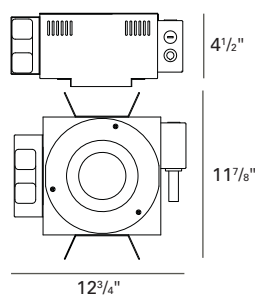

HX100

IC/Airtight - (50W)