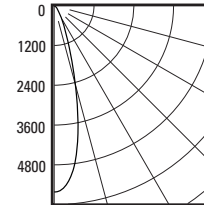

PHOTOMETRICS:

Distribution chart

LTL No.: 13914.ies
39W MHMR16
GX10 25°
Vertical groove black baffle
89.4% Efficiency

Ft below	FC nadir	Dia. @ 50%
6.0	156.1	2.8
8.0	87.8	3.8
10.0	56.2	4.7
12.0	39.0	5.6
14.0	28.7	6.6
16.0	21.9	7.5

HOUSING INFORMATION

New Construction

HX820 - (20W)

HX400 - (39W)

IC/Airtight - (50W)

HX820-IC - (20W)

Not available in 39W

Chicago Plenum - (75W)

HX820-CP - (20W)

HX400-CP - (39W)