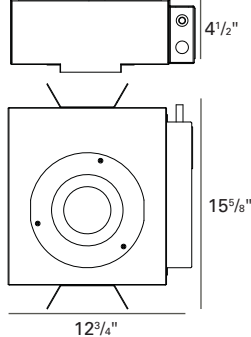

Distribution chart

LTL No.: 13914.ies
39W MHMR16
 GX10 25°
 Vertical groove black baffle
 89.4% Efficiency

Ft below	FC nadir	Dia. @ 50%
6.0	156.1	2.8
8.0	87.8	3.8
10.0	56.2	4.7
12.0	39.0	5.6
14.0	28.7	6.6
16.0	21.9	7.5

HX820-CP - (20W)

HX400-CP - (39W)

ORDERING INFORMATION

Trim	– Finish	– Housing	– Voltage	– Accessories
9074 - Vertical Groove Black Baffle	10 - White	20W MHMR16	120V	CB27 - 27" C-Channel Bars
9077 - Matte Alzak Cone	21 - Black	HX820 - New Construction	277V	CB52 - 52" C-Channel Bars
9078 - Black Alzak Cone	28 - Metalized Grey	HX820-IC - IC/Airtight		LAMPS - MHMR16 20W / 39W
9079 - Vertical Groove White Baffle		HX820-CP - Chicago Plenum		
HX		39W MHMR16		
Downlight,		HX400 - New Construction		
New Construction and		Not available in IC/Airtight		
Chicago Plenum:		HX400-CP - Chicago Plenum		
20W or 39W MHMR16				
IC/Airtight: 20W MHMR16				