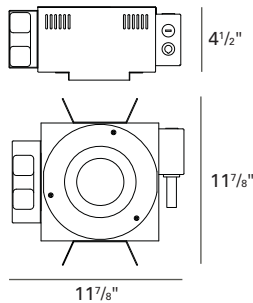

ORDERING INFORMATION

Trim	– Finish	– Housing	– Voltage	– Accessories
9074 - Vertical Groove Black Baffle	10 - White	20W MHMR16	120V	CB27 - 27" C-Channel Bars
9077 - Matte Alzak Cone	21 - Black	HX820 - New Construction	277V	CB52 - 52" C-Channel Bars
9078 - Black Alzak Cone	28 - Metalized Grey	HX820-IC - IC/Airtight		LAMPS - MHMR16 20W / 39W
9079 - Vertical Groove White Baffle		HX820-CP - Chicago Plenum		
HX		39W MHMR16		
Downlight,		HX400 - New Construction		
New Construction and		Not available in IC/Airtight		
Chicago Plenum:		HX400-CP - Chicago Plenum		
20W or 39W MHMR16				
IC/Airtight: 20W MHMR16				

How to Specify

Trim – Finish – Housing – Voltage – Accessories

USA Illumination™
www.usaillumination.com
info@usaillumination.com

1126 River Road
New Windsor, NY 12553

T 845-565-8500
F 845-561-1130

©2009, USAI, LLC.
All rights reserved.
All designs protected by copyright.