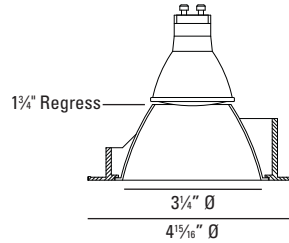

HX Metal Halide

Downlight

9074 9077 9078 9079