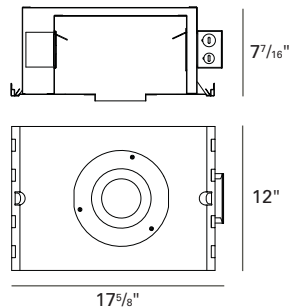

ORDERING INFORMATION

Trim	– Finish	– Housing	– Voltage	– Accessories
9074 - Vertical Groove Black Baffle	10 - White	20W MHMR16	120V	CB27 - 27" C-Channel Bars
9077 - Matte Alzak Cone	21 - Black	HX820 - New Construction	277V	CB52 - 52" C-Channel Bars
9078 - Black Alzak Cone	28 - Metalized Grey	HX820-IC - IC/Airtight		LAMPS - MHMR16 20W / 39W
9079 - Vertical Groove White Baffle		HX820-CP - Chicago Plenum		
HX		39W MHMR16		
Downlight,		HX400 - New Construction		
New Construction and		Not available in IC/Airtight		
Chicago Plenum:		HX400-CP - Chicago Plenum		
20W or 39W MHMR16				
IC/Airtight: 20W MHMR16				

How to Specify

Trim – Finish – Housing – Voltage – Accessories

USA Illumination™
www.usaillumination.com
info@usaillumination.com

1126 River Road
New Windsor, NY 12553

T 845-565-8500
F 845-561-1130

©2009, USAI, LLC.
All rights reserved.
All designs protected by copyright.