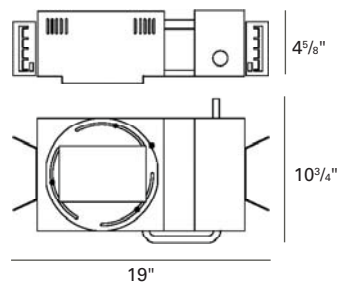

LAMP: (not included) When using IR lamps, 37W Max.
 (2) 50W max. MR16 GU5.3

ADJUSTMENT:

(2) 180° lockable horizontal rotation and 35° lockable vertical tilt.

MOUNTING:

Butterfly brackets and adjustable nailer bars with integral nails provided. Nailer bars are extendible from 14" to 24" centers.

CEILING CUT OUT:

New Construction	5 11/16" x 3 1/2"
Mill Work	5 3/8" x 3 5/16"

LISTINGS:

Dry/damp location.

IBEW union made.

NOTES:

- Housing included with trim.
- Maximum ceiling thickness 1 inch. Consult factory for other ceiling conditions.
- For drywall installation only.
- Not for use with acoustical ceilings.
- Maximum Millwork thickness 1 inch. Consult factory for other ceiling conditions.
- Maximum 1 lens option.

PHOTOMETRICS:

LTL No.: 13908.ies
 (2) 50W MR16
 GU5.3 35° (tilted 35°)
 Frosted lens - 51.2% Efficiency
 Solite lens - 58.1% Efficiency

HOUSING INFORMATION

New Construction - (50W)

FL405-A

Millwork - (50W)