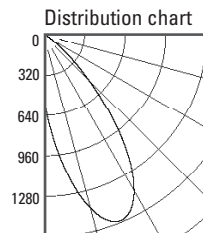

CEILING CUT OUT:

New Construction	5 11/16" x 3 1/2"
Mill Work	5 3/8" x 3 5/16"

LISTINGS:

Dry/damp location.

IBEW union made.

NOTES:

- Housing included with trim.
- Maximum ceiling thickness 1 inch. Consult factory for other ceiling conditions.
- For drywall installation only.
- Not for use with acoustical ceilings.
- Maximum Millwork thickness 1 inch. Consult factory for other ceiling conditions.
- Maximum 1 lens option.

PHOTOMETRICS:

LTL No.: 13908.ies
 (2) 50W MR16
 GU5.3 35° (tilted 35°)
 Frosted lens - 51.2% Efficiency
 Solite lens - 58.1% Efficiency

HOUSING INFORMATION

New Construction - (50W)

FL405-A

Millwork - (50W)