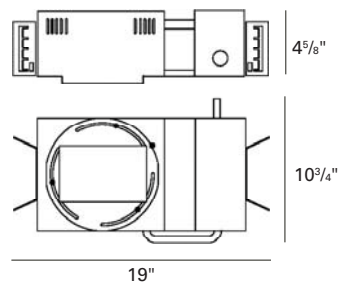

Millwork - (50W)

FL405-A-ML