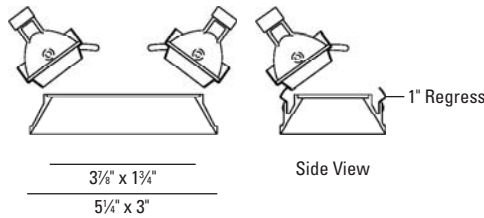

BEVEL® Trimless Low Voltage Halogen

9170

Adjustable 35°

LUMINAIRE INFORMATION

APPLICATION:

Accent luminaire for Residential, Commercial, Retail or Hospitality environments.

MATERIALS:

Trim: Die cast aluminum with mounting clips.
 Housing: All-Ways Square™ housing allows alignment of rectangular aperture (up to 30° rotation) after housing installation and prior to finish ceiling installation. Patent pending. Fabricated of 20 ga. galvanized steel with thru wire J-box, 4 in 4 out at min. 90°C, #12 AGW thru branch circuit wiring.
 Housing and trim supplied as one complete unit.
 Trim Lens: Frosted

LAMP: (not included) When using IR lamps, 37W Max.
 (2) 50W max. MR16 GU5.3

ADJUSTMENT:

(2) 180° lockable horizontal rotation and 35° lockable vertical tilt.

MOUNTING:

Butterfly brackets and adjustable nailer bars with integral nails provided. Nailer bars are extendible from 14" to 24" centers.