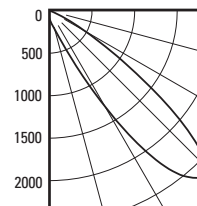

PHOTOMETRICS:

Distribution chart

LTL No.: 14450.ies
39W MHMR16
 GX10 25° (tilted 45°)
 Vertical groove black baffle
 71.0% Efficiency

Distribution chart

LTL No.: 17159.ies
20W MHMR16
 GX10 25° (tilted 45°)
 Vertical groove black baffle
 71.0% Efficiency