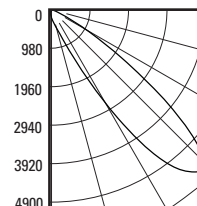

PHOTOMETRICS:

Distribution chart

LTL No.: 14450.ies
39W MHMR16
 GX10 25° (tilted 45°)
 Vertical groove black baffle
 71.0% Efficiency

Distribution chart

LTL No.: 17159.ies
20W MHMR16
 GX10 25° (tilted 45°)
 Vertical groove black baffle
 71.0% Efficiency