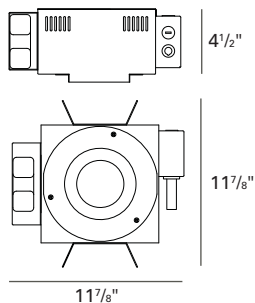

ORDERING INFORMATION

Trim

– Finish

– Housing

– Voltage

– Accessories

9274 - Vertical Groove Black Baffle

9277 - Matte Alzak Cone

9278 - Black Alzak Cone

9279 - Vertical Groove White Baffle

HX

Adjustable 45°,

New Construction and

Chicago Plenum:

20W or 39W MHMR16

IC/Airtight: 20W MHMR16

10 - White

21 - Black

28 - Metalized Grey

20W MHMR16

HX821 - New Construction

HX821-IC - IC/Airtight

HX821-CP - Chicago Plenum

39W MHMR16

HX401 - New Construction

Not available in IC/Airtight

HX401-CP - Chicago Plenum

120V

277V

CB27 - 27" C-Channel Bars

CB52 - 52" C-Channel Bars

LAMPS - MHMR16 20W / 39W

How to Specify

Trim – Finish – Housing – Voltage – Accessories

USAI®

USA Illumination™
www.usaillumination.com
info@usaillumination.com

1126 River Road
New Windsor, NY 12553

T 845-565-8500
F 845-561-1130

© 2009, USAI, LLC.
All rights reserved.
All designs protected by copyright.