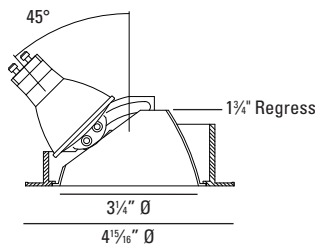

HX Metal Halide

Adjustable 45°

9274 9277 9278 9279