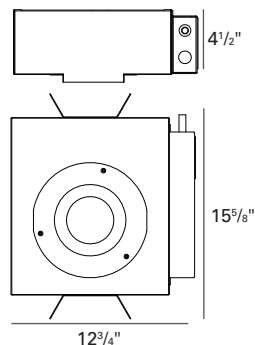

ORDERING INFORMATION

Trim

– Finish

– Housing

– Voltage

– Accessories

9274 - Vertical Groove Black Baffle

9277 - Matte Alzak Cone

9278 - Black Alzak Cone

9279 - Vertical Groove White Baffle

HX

Adjustable 45°,

New Construction and

Chicago Plenum:

20W or 39W MHMR16

IC/Airtight: 20W MHMR16

10 - White

21 - Black

28 - Metalized Grey

20W MHMR16

HX821 - New Construction

HX821-IC - IC/Airtight

HX821-CP - Chicago Plenum

39W MHMR16

HX401 - New Construction

Not available in IC/Airtight

HX401-CP - Chicago Plenum

120V

277V

CB27 - 27" C-Channel Bars

CB52 - 52" C-Channel Bars

LAMPS - MHMR16 20W / 39W

How to Specify

Trim – Finish – Housing – Voltage – Accessories

USAI®

USA Illumination™
www.usaillumination.com
info@usaillumination.com

1126 River Road
New Windsor, NY 12553

T 845-565-8500
F 845-561-1130

© 2009, USAI, LLC.
All rights reserved.
All designs protected by copyright.