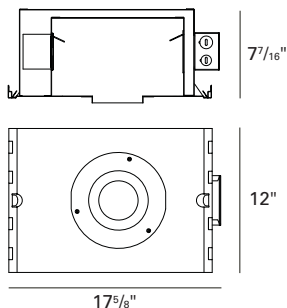

ORDERING INFORMATION

Trim

– Finish

– Housing

– Voltage

– Accessories

9274 - Vertical Groove Black Baffle

9277 - Matte Alzak Cone

9278 - Black Alzak Cone

9279 - Vertical Groove White Baffle

HX

Adjustable 45°,

New Construction and

Chicago Plenum:

20W or 39W MHMR16

IC/Airtight: 20W MHMR16

10 - White

21 - Black

28 - Metalized Grey

20W MHMR16

HX821 - New Construction

HX821-IC - IC/Airtight

HX821-CP - Chicago Plenum

39W MHMR16

HX401 - New Construction

Not available in IC/Airtight

HX401-CP - Chicago Plenum

120V

277V

CB27 - 27" C-Channel Bars

CB52 - 52" C-Channel Bars

LAMPS - MHMR16 20W / 39W

How to Specify

Trim – Finish – Housing – Voltage – Accessories

USAI®

USA Illumination™
www.usaillumination.com
info@usaillumination.com

1126 River Road
New Windsor, NY 12553

T 845-565-8500
F 845-561-1130

© 2009, USAI, LLC.
All rights reserved.
All designs protected by copyright.