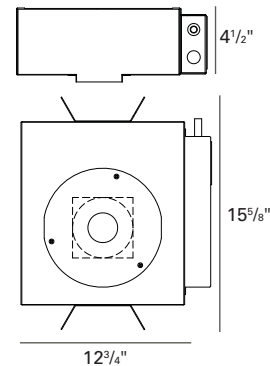

Chicago Plenum

HXFLR420-CP - (20W)

HXFLR439-CP - (39W)