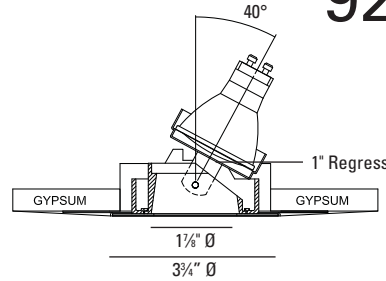

HX-Sliver Trimless Metal Halide

Adjustable 40°

9285 9286 9287

LUMINAIRE INFORMATION

APPLICATION:

Accent luminaire for Residential, Commercial, Retail or Hospitality environments.

MATERIALS:

Trim: Die cast aluminum / steel with torsion spring mounting.

9285 - White cone

9286 - Vertical groove black baffle

9287 - Chrome cone

LAMP: (not included)

(1) 20W or 39W MHMR16 GX10.

VOLTAGE:

Specify 120V or 277V.

BALLAST:

Solid state electronic.

ADJUSTMENT:

360° horizontal
40° vertical tilt

CEILING CUT OUT:

3³/₈" Ø

LISTINGS:

Dry/damp location.

IC/Airtight housing meets Washington state airflow requirement and ASTM E283.
Chicago Plenum housing is Chicago Plenum rated.
IBEW union made.

NOTES:

- Maximum ceiling thickness 1 inch. Consult factory for other ceiling conditions.
- For drywall installation only.
- Not for use with acoustical ceilings.
- Not for use with ES16 lamps.

PHOTOMETRICS:

Distribution chart

LTL No.: 13912.ies
39W MHMR16 GX10
25° (tilted 40°)
43.1% Efficiency

Distribution chart

LTL No.: 17156.ies
20W MHMR16 GX10
25° (tilted 40°)
43.1% Efficiency