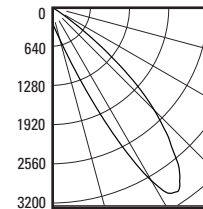

PHOTOMETRICS:

Distribution chart

LTL No.: 13912.ies
39W MHMR16 GX10
25° (tilted 40°)
43.1% Efficiency