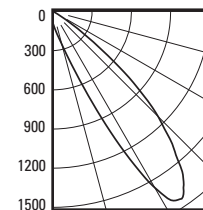

Distribution chart

LTL No.: 13912.ies
39W MHMR16 GX10
25° (tilted 40°)
43.1% Efficiency

Distribution chart

LTL No.: 17156.ies
20W MHMR16 GX10
25° (tilted 40°)
43.1% Efficiency

HOUSING INFORMATION

New Construction