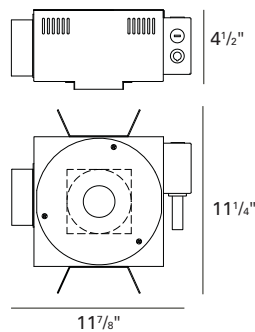

HOUSING INFORMATION

New Construction

HXFLR420 - (20W)

HXFLR439 - (39W)