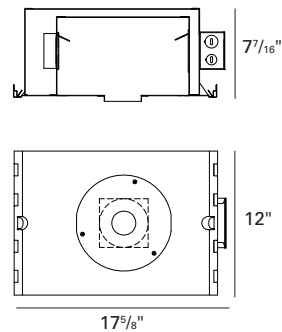

IC/Airtight

HXFLR420-IC - (20W)

Not available in 39W