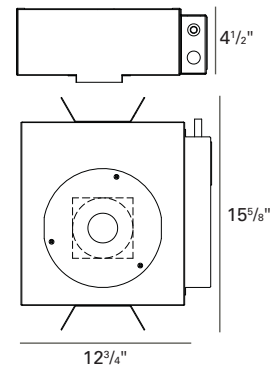

Chicago Plenum

HX420-CP - (20W)

HX439-CP - (39W)

ORDERING INFORMATION

Trim

9298 - Vertical Groove Black Baffle

9299 - White Cone

HX-Sliver

Wall Wash,

New Construction and

Chicago Plenum:

20W or 39W MHMR16

IC/Airtight: 20W MHMR16

– Finish

10 - White

12 - Brushed

Stainless Steel

21 - Black

22 - Texture White

28 - Metalized Grey

– Housing

20W MHMR16

HX420 - New Construction

HX420-IC - IC/Airtight

HX420-CP - Chicago Plenum

39W MHMR16

HX439 - New Construction

Not available in IC/Airtight

HX439-CP - Chicago Plenum

– Voltage

120V

277V

– Accessories

CB27 - 27" C-Channel Bars

CB52 - 52" C-Channel Bars

LAMPS - MHMR16 20W / 39W

How to Specify

Trim – Finish – Housing – Voltage – Accessories

USA Illumination™
www.usaillumination.com
info@usaillumination.com

1126 River Road
New Windsor, NY 12553

T 845-565-8500
F 845-561-1130

©2009, USAI, LLC.
All rights reserved.
All designs protected by copyright.
Rev. 3/29/10