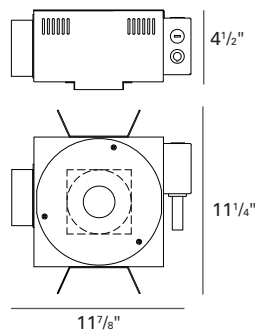

HOUSING INFORMATION

New Construction

HX420 - (20W)

HX439 - (39W)