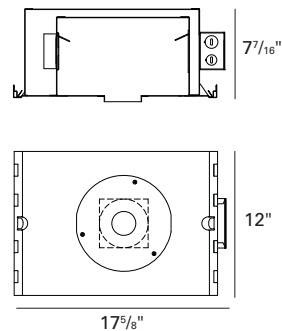

IC/Airtight

HX420-IC - (20W)

Not available in 39W