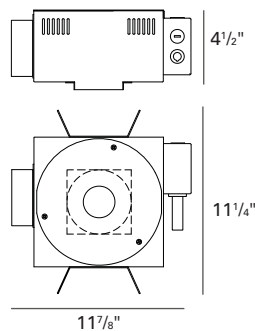

MultiTex™

Glass lens with five different surface textures for maximum uniformity.

PHOTOMETRICS:

Distance From Ceiling in Feet	3' on center 3' from wall					
	0.5	1.5	2.5	3.5	4.5	5.5
0.5	4.7	4.6	4.4	4.6	4.8	
1.5	11.5	11.4	10.9	11.4	11.5	
2.5	25.4	25.4	24.4	25.5	25.4	
3.5	39.3	39.7	38.9	39.7	39.4	
4.5	41.8	42.4	42.2	42.4	41.7	
5.5	36.1	36.7	36.8	36.8	36.2	
6.5	29.6	30.1	30.2	30.2	29.6	
7.5	23.6	24.2	24.2	24.1	23.7	

Lamp: 39W MHMR16 GX10 40°, 2100 Lumens
 Reflectances: 0.8, 0.5, 0.2
 LLF: 0.8 Mounting Height: 8 FT
 69.1% Efficiency

HOUSING INFORMATION

New Construction

HXFLS420 - (20W)

HXFLS439 - (39W)

IC/Airtight

HXFLS420-IC - (20W)