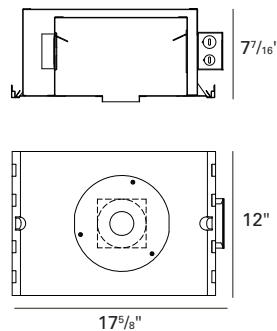

IC/Airtight

HXFLS420-IC - (20W)

Not available in 39W