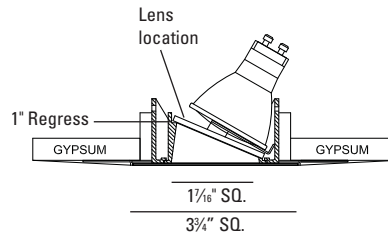

HX-Sliver Metal Halide

9298 9299

Wall Wash

LUMINAIRE INFORMATION

APPLICATION:

Accent luminaire for Residential, Commercial, Retail or Hospitality environments.

MATERIALS:

Trim: Die cast aluminum / steel with torsion spring mounting.
9298 - Vertical groove black baffle
9299 - White cone
Lens: MultiTex proprietary molded low iron lens

LAMP: (not included)

Must use 25° lamp for optimum wall wash performance.
(1) 20W or 39W MHMR16 GX10.

VOLTAGE:

Specify 120V or 277V.

BALLAST:

Solid state electronic.

CEILING CUT OUT:

3³/₈" Ø

LISTINGS:

Dry/damp location.

IC/Airtight housing meets Washington state airflow requirement and ASTM E283.
Chicago Plenum housing is Chicago Plenum rated.
IBEW union made.

NOTES:

- Maximum ceiling thickness 1 inch. Consult factory for other ceiling conditions.
- For drywall installation only.
- Not for use with acoustical ceilings.

MultiTex™

Glass lens with five different surface textures for maximum uniformity.

PHOTOMETRICS:

Distance From Ceiling in Feet	3' on center 3' from wall					
	0.5	1.5	2.5	3.5	4.5	5.5
0.5	4.7	4.6	4.4	4.6	4.8	
1.5	11.5	11.4	10.9	11.4	11.5	
2.5	25.4	25.4	24.4	25.5	25.4	
3.5	39.3	39.7	38.9	39.7	39.4	
4.5	41.8	42.4	42.2	42.4	41.7	
5.5	36.1	36.7	36.8	36.8	36.2	
6.5	29.6	30.1	30.2	30.2	29.6	
7.5	23.6	24.2	24.2	24.1	23.7	

Lamp: 39W MHMR16 GX10 40°, 2100 Lumens
Reflectances: 0.8, 0.5, 0.2
LLF: 0.8 Mounting Height: 8 FT
69.1% Efficiency