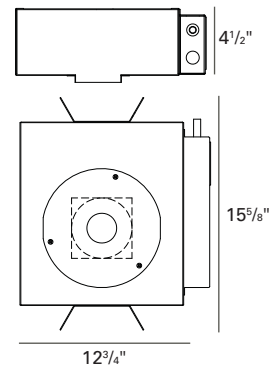

Chicago Plenum

HXFLS420-CP - (20W)

HXFLS439-CP - (39W)

ORDERING INFORMATION

Trim

9298 - Vertical Groove Black Baffle

9299 - White Cone

HX-Sliver Trimless

Wall Wash,

New Construction and

Chicago Plenum:

20W or 39W MHMR16

IC/Airtight: 20W MHMR16

Finish

10 - White

12 - Brushed

Stainless Steel

21 - Black

22 - Texture White

28 - Metalized Grey

Housing

20W MHMR16

HXFLS420 - New Construction

HXFLS420-IC - IC/Airtight

HXFLS420-CP - Chicago Plenum

39W MHMR16

HXFLS439 - New Construction

Not available in IC/Airtight

HXFLS439-CP - Chicago Plenum

Voltage

120V

277V

Accessories

CB27 - 27" C-Channel Bars

CB52 - 52" C-Channel Bars

LAMPS - MHMR16 20W / 39W

How to Specify

Trim   -   Finish   -   Housing   -   Voltage   -   Accessories

USA Illumination™
www.usaillumination.com
info@usaillumination.com

1126 River Road
New Windsor, NY 12553

T 845-565-8500
F 845-561-1130

©2009, USAI, LLC.
All rights reserved.
All designs protected by copyright.
Rev. 3/29/10