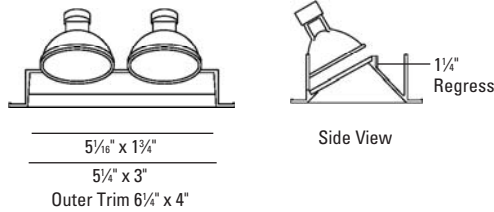

Wall Wash

LUMINAIRE INFORMATION

APPLICATION:

Accent luminaire for Residential, Commercial, Retail or Hospitality environments.

MATERIALS:

Trim: Die cast aluminum with torsion spring mounting.
Housing: All-Ways Square™ housing allows alignment of rectangular aperture (up to 30° rotation) after housing installation and prior to finish ceiling installation. Patent pending. Fabricated of 20 ga. galvanized steel with thru wire J-box, 4 in 4 out at min. 90°C, #12 AGW thru branch circuit wiring.
Housing and trim supplied as one complete unit.
Trim Lens: MultiTex proprietary molded low iron lens.

LAMP: (not included) When using IR lamps, 37W Max.
(2) 50W max. MR16 GU5.3

MOUNTING:

Butterfly brackets and adjustable nailer bars with integral nails provided. Nailer bars are extendible from 14" to 24" centers.

VOLTAGE:

Specify 120V or 277V.

TRANSFORMER:

Low voltage magnetic toroidal HPF. Low voltage solid state electronic optionally available (consult factory).

Note: Due to transformer / dimmer match some dimmers may cause transformer hum. Check with dimmer manufacturer for suitability.

CEILING CUT OUT:

3 1/2" x 5 1/16"

LISTINGS:

Dry/damp/wet under covered ceiling.

IBEW union made.

NOTES:

- Housing included with trim.
- Maximum ceiling thickness 1 inch. Consult factory for other ceiling conditions.
- Maximum 1 lens option.

PHOTOMETRICS:

Distance From Ceiling in Feet	3' on center 2.5' from wall					
	0.5	4.6	4.5	4.1	4.5	4.7
1.5	14.1	14.0	12.9	14.0	14.1	
2.5	25.2	25.3	24.1	25.3	25.3	
3.5	30.2	30.3	29.4	30.3	30.1	
4.5	28.4	28.7	28.2	28.6	28.3	
5.5	23.6	23.8	23.8	23.9	23.5	
6.5	18.8	19.1	19.1	19.1	18.9	
7.5	14.9	15.0	15.0	15.1	14.9	

Lamp: (2) 50W MR16 GU5.3, FL40, 800 Lumens
Reflectances: 0.8, 0.5, 0.2 LLF: 0.8
Mounting Height: 8 FT 69.9% Efficiency

MultiTex™

Glass lens with five different surface textures for maximum uniformity.

HOUSING INFORMATION

New Construction - (50W)