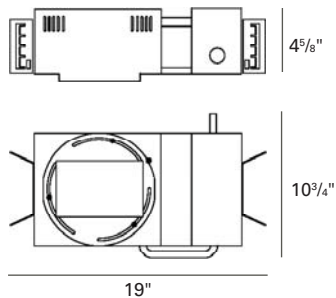

BL410-A

HOW TO SPECIFY

Trim	Finish	Housing	Voltage	Accessories
9308				
9308 Bevel Trim Wall Wash, (2) 50W Max. MR16 GU5.3	10 - White 21 - Black 28 - Metalized Grey	BL410-A - New Construction	120V 277V	CB27 - 27" C-Channel Bars CB52 - 52" C-Channel Bars ER - Emergency Relay ACCESSORY HOLDER - Consult Factory