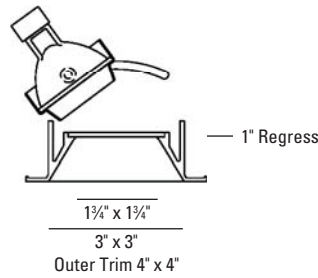

BEVEL® Low Voltage Halogen

9363

Adjustable 35°

LUMINAIRE INFORMATION

APPLICATION:

Accent luminaire for Residential, Commercial, Retail or Hospitality environments.

MATERIALS:

Trim: Die cast aluminum with torsion spring mounting.
 Housing: All-Ways Square™ housing allows alignment of square aperture (up to 45° rotation) after housing installation and prior to finish ceiling installation. Patent pending. Fabricated of 20 ga. galvanized steel with thru wire J-box, 2 in 2 out (4 in 4 out for IC/Airtight) at min. 90°C, #12 AGW thru branch circuit wiring. Housing and trim supplied as one complete unit.
 Trim Lens: Frosted

LAMP: (not included) When using IR lamps, 37W Max.
 New Construction / Chicago Plenum: (1) 71W max. MR16 GU5.3
 IC/Airtight: (1) 50W max. MR16 GU5.3

ADJUSTMENT:

362° lockable horizontal rotation and 35° lockable vertical tilt.