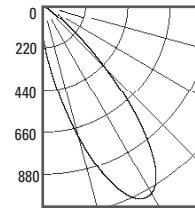

CEILING CUT OUT:

3 1/2" x 3 1/2"

LISTINGS:

Dry/damp/wet under covered ceiling.

IC/Airtight housing meets Washington state airflow requirement and ASTM E283. Chicago Plenum housing is Chicago Plenum rated. IBEW union made.

NOTES:

- Housing included with trim.
- Maximum ceiling thickness 1 inch. Consult factory for other ceiling conditions.
- Maximum 1 lens option.

PHOTOMETRICS:

Distribution chart

LTL No.: 13924.ies
 71W MR16 GU5.3 40° (tilted 35°)
 Frosted lens - 46.3% Efficiency
 Solite lens - 53.2% Efficiency