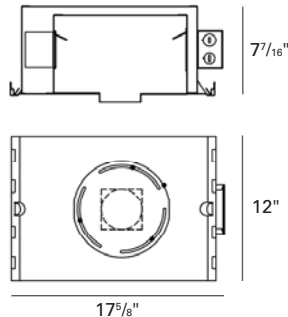

IC/Airtight - (50W)

BL101-A-IC