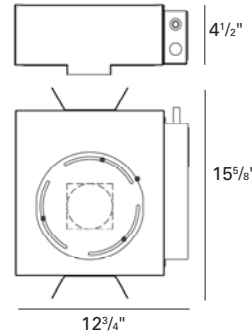

Chicago Plenum - (71W)

BL101-A-CP