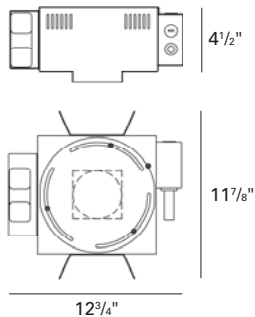

HOUSING INFORMATION

New Construction - (71W)

BL101-A