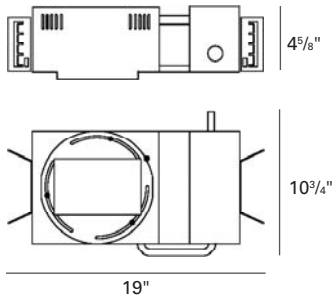

BL405-A

HOW TO SPECIFY

Trim	Finish	Trim Lens*	Housing	Voltage	Accessories
9366		*Frosted is standard unless option is specified			
9366 Bevel Trim Adjustable 35°, (2) 50W Max. MR16 GU5.3	10 - White 21 - Black 28 - Metalized Grey	B - Borosilicate Clear Lens C - Clear Lens F - Frosted Lens L - Linear Spread Lens P - Prismatic Lens S - Solite U - Anti UV Filter	BL405-A - New Construction	120V 277V	CB27 - 27" C-Channel Bars CB52 - 52" C-Channel Bars ER - Emergency Relay ACCESSORY HOLDER - Consult Factory