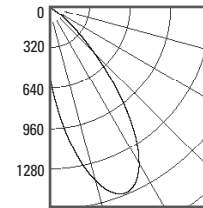

PHOTOMETRICS:

Distribution chart

LTL No.: 13908.ies
(2) 50W MR16
GU5.3 35° (tilted 35°)
Frosted lens -
51.2% Efficiency
Solite lens -
58.1% Efficiency

HOUSING INFORMATION

New Construction - (50W)