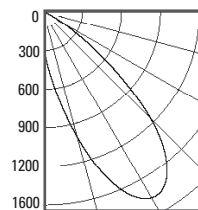

CEILING CUT OUT:

3 1/2" x 5 11/16"

LISTINGS:

Dry/damp/wet under covered ceiling.

IBEW union made.

NOTES:

- Housing included with trim.
- Maximum ceiling thickness 1 inch. Consult factory for other ceiling conditions.
- Maximum 1 lens option.

PHOTOMETRICS:

Distribution chart

LTL No.: 14575.ies
 (2) 50W MR16
 GU5.3 35° (tilted 45°)
 Frosted lens -
 58.8% Efficiency
 Solite lens -
 65.8% Efficiency

HOUSING INFORMATION

New Construction - (50W)

BL405X-A