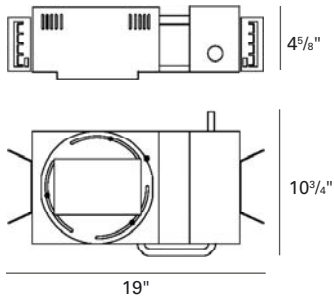

LAMP: (not included) When using IR lamps, 37W Max.
 (2) 50W max. MR16 GU5.3

ADJUSTMENT:

(2) Hot aiming self locking rack and pinion 45° vertical adjustment and 15° tilt. Slide lock tab for locking horizontal rotation at 180° increments.

CEILING CUT OUT:

3 1/2" x 5 11/16"

LISTINGS:

Dry/damp/wet under covered ceiling.

IBEW union made.

NOTES:

- Housing included with trim.
- Maximum ceiling thickness 1 inch. Consult factory for other ceiling conditions.
- Maximum 1 lens option.

PHOTOMETRICS:

Distribution chart

LTL No.: 14575.ies
 (2) 50W MR16
 GU5.3 35° (tilted 45°)
 Frosted lens -
 58.8% Efficiency
 Solite lens -
 65.8% Efficiency

HOUSING INFORMATION

New Construction - (50W)

BL405X-A