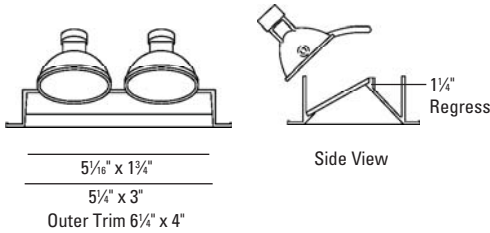

BEVEL® Low Voltage Halogen

9376

Adjustable 45°

LUMINAIRE INFORMATION

APPLICATION:

Accent luminaire for Residential, Commercial, Retail or Hospitality environments.

MATERIALS:

Trim: Die cast aluminum with torsion spring mounting.
 Housing: All-Ways Square™ housing allows alignment of rectangular aperture (up to 30° rotation) after housing installation and prior to finish ceiling installation. Patent pending. Fabricated of 20 ga. galvanized steel with thru wire J-box, 4 in 4 out at min. 90°C, #12 AGW thru branch circuit wiring.
 Housing and trim supplied as one complete unit.
 Trim Lens: Frosted

LAMP: (not included) When using IR lamps, 37W Max.
 (2) 50W max. MR16 GU5.3

ADJUSTMENT:

(2) Hot aiming self locking rack and pinion 45° vertical adjustment and 15° tilt. Slide lock tab for locking horizontal rotation at 180° increments.