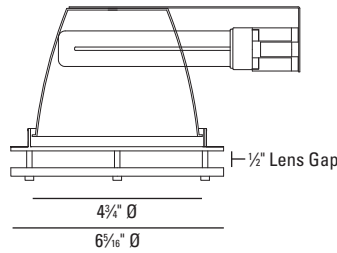

SOLARIS Compact Fluorescent

9401 9405 9406

Downlight

LUMINAIRE INFORMATION

APPLICATION:

Accent luminaire for Residential, Commercial, Retail or Hospitality environments.

MATERIALS:

Trim: Die cast aluminum.
 Housing: Fabricated of 20 ga. galvanized steel with external thru wire J-box, 4 in 4 out at min. 90°C, #12 AGW thru branch circuit wiring.
 Housing and trim supplied as one complete unit.
 Reflector: Specular precision molded polycarbonate.
 Suspended Glass: (Specify)
 SL - Soda Lime
 BO - Borosilicate
 Glass Finish: (Specify)
 AC - All Clear
 AF - All Frosted
 CC - Clear Center
 FC - Frosted Center