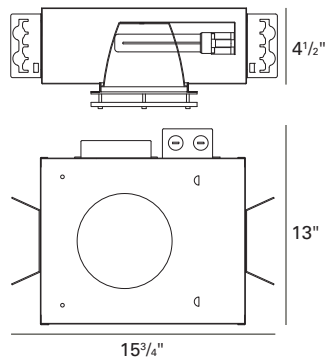

HOUSING INFORMATION

New Construction

ORDERING INFORMATION

Trim	– Finish	– Suspended Glass	– Glass Finish	– Voltage	– Accessories
9401 - (1) 13W Quad G24q-1	10 - White	SL - Soda Lime	AC - All Clear	120V	CB27 - 27" C-Channel Bars
9405 - (1) 18W Quad G24q-2	21 - Black	BO - Borosilicate	AF - All Frosted	277V	CB52 - 52" C-Channel Bars
9406 - (1) 26W Quad G24q-3	28 - Metalized Grey		CC - Clear Center	347V	DIM - Dimming Ballast (consult factory)
Solaris			FC - Frosted Center		EM - Emergency Battery
Downlight					EM is 650 lumens max. Note that housing size may differ. Consult factory.

How to Specify

Trim – Finish – Suspended Glass – Glass Finish – Voltage – Accessories

USA Illumination™
www.usaillumination.com
info@usaillumination.com

1126 River Road
New Windsor, NY 12553

T 845-565-8500
F 845-561-1130

©2009. USAI, LLC.
All rights reserved.
All designs protected by copyright.