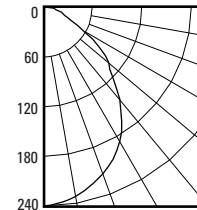

6" Ø

LISTINGS:

Dry/damp location.

IBEW union made.

NOTES:

- Housing included with trim.
- Maximum ceiling thickness 1 inch. Consult factory for other ceiling conditions.

PHOTOMETRICS:

Distribution chart