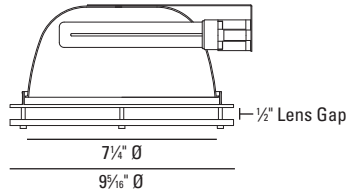

SOLARIS Compact Fluorescent

Downlight

9411 9412 9413 9415 9416

LUMINAIRE INFORMATION

APPLICATION:

Accent luminaire for Residential, Commercial, Retail or Hospitality environments.

MATERIALS:

- Trim: Die cast aluminum.
- Housing: Fabricated of 20 ga. galvanized steel with external thru wire J-box, 4 in 4 out at min. 90°C, #12 AGW thru branch circuit wiring.
- Housing and trim supplied as one complete unit.
- Reflector: Specular precision molded polycarbonate.
- Suspended Glass: (Specify)
 - SL - Soda Lime
 - BO - Borosilicate
- Glass Finish: (Specify)
 - AC - All Clear
 - AF - All Frosted
 - CC - Clear Center
 - FC - Frosted Center