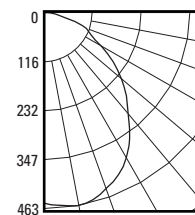

8 3/4" Ø

LISTINGS:

Dry/damp location.

IBEW union made.

NOTES:

- Housing included with trim.
 - Maximum ceiling thickness 1 inch.
- Consult factory for other ceiling conditions.

PHOTOMETRICS:

Distribution chart