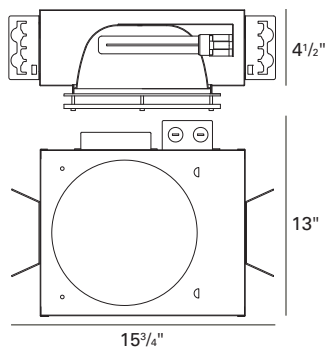

HOUSING INFORMATION

New Construction

ORDERING INFORMATION

Trim	– Finish	– Suspended Glass	– Glass Finish	– Voltage	– Accessories
9411 - (1) 18W Quad G24q-2	10 - White	SL - Soda Lime	AC - All Clear	120V	CB27 - 27" C-Channel Bars
9412 - (1) 26W Quad G24q-3	21 - Black	BO - Borosilicate	AF - All Frosted	277V	CB52 - 52" C-Channel Bars
9413 - (1) 26W / 32W / 42W Triple G24q-4	28 - Metalized Grey		CC - Clear Center	347V	DIM - Dimming Ballast (consult factory)
9415 - (2) 18W Quad G24q-2			FC - Frosted Center		EM - Emergency Battery EM is 650 lumens max. Note that housing size may differ. Consult factory.
9416 - (2) 26W Quad G24q-3					

How to Specify

Trim – Finish – Suspended Glass – Glass Finish – Voltage – Accessories

USA Illumination™
www.usaillumination.com
info@usaillumination.com

1126 River Road
New Windsor, NY 12553

T 845-565-8500
F 845-561-1130

©2009. USAI, LLC.
All rights reserved.
All designs protected by copyright.