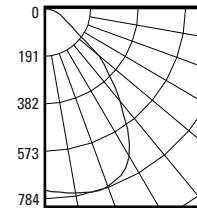

9 1/2" Ø

LISTINGS:

Dry/damp location.

IBEW union made.

NOTES:

- Housing included with trim.
- Maximum ceiling thickness 1 inch. Consult factory for other ceiling conditions.

PHOTOMETRICS:

Distribution chart