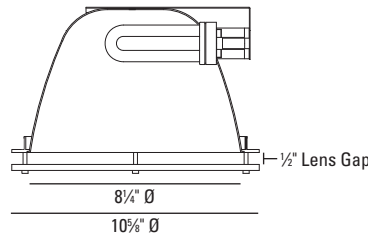

SOLARIS Compact Fluorescent

9432 9433 9434

Downlight

LUMINAIRE INFORMATION

APPLICATION:

Accent luminaire for Residential, Commercial, Retail or Hospitality environments.

MATERIALS:

Trim: Die cast aluminum.
 Housing: Fabricated of 20 ga. galvanized steel with external thru wire J-box, 4 in 4 out at min. 90°C, #12 AGW thru branch circuit wiring.
 Housing and trim supplied as one complete unit.
 Reflector: Specular precision molded polycarbonate.
 Suspended Glass: (Specify)
 SL - Soda Lime
 BO - Borosilicate
 Glass Finish: (Specify)
 AC - All Clear
 AF - All Frosted
 CC - Clear Center
 FC - Frosted Center

LAMP: (not included)

9432 - (2) 18W Quad G24q-2
 9433 - (2) 26W Quad G24q-3
 9434 - (2) 26W / 32W Triple GX24q-X

MOUNTING:

Butterfly brackets and adjustable nailer bars with integral nails provided. Nailer bars are extendible from 14" to 24" centers.