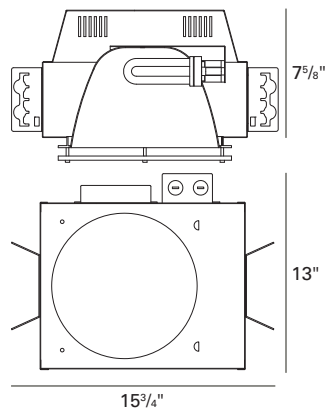

HOUSING INFORMATION

New Construction

ORDERING INFORMATION

Trim	– Finish	– Suspended Glass	– Glass Finish	– Voltage	– Accessories
9432 - (2) 18W Quad G24q-2	10 - White	SL - Soda Lime	AC - All Clear	120V	CB27 - 27" C-Channel Bars
9433 - (2) 26W Quad G24q-3	21 - Black	BO - Borosilicate	AF - All Frosted	277V	CB52 - 52" C-Channel Bars
9434 - (2) 26W / 32W Triple GX24q-X	28 - Metalized Grey		CC - Clear Center	347V	DIM - Dimming Ballast (consult factory)
Solaris			FC - Frosted Center		EM - Emergency Battery
Downlight					EM is 650 lumens max. Note that housing size may differ. Consult factory.

How to Specify

Trim – Finish – Suspended Glass – Glass Finish – Voltage – Accessories

USA Illumination™
www.usaillumination.com
info@usaillumination.com

1126 River Road
New Windsor, NY 12553

T 845-565-8500
F 845-561-1130

©2009. USAI, LLC.
All rights reserved.
All designs protected by copyright.