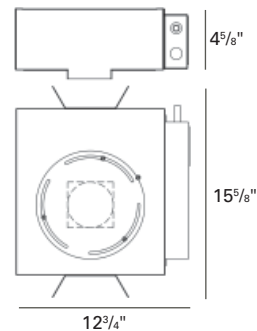

Chicago Plenum - (71W)

RDB100-CP

ORDERING INFORMATION

Trim	– Finish	– Trim Lens*	– Housing	– Voltage	– Accessories
9800	10 - White	B - Borosilicate Clear Lens	RDB100-NC - New Construction	120V	CB27 - 27" C-Channel Bars
Bevel Trim	21 - Black	C - Clear Lens	RDB100-IC - Insulated Ceiling	277V	CB52 - 52" C-Channel Bars
Downlight,	28 - Metalized Grey	F - Frosted Lens	RDB100-CP - Chicago Plenum		ER - Emergency Relay
New Construction and Chicago Plenum: 71W MR16 GU5.3 IC/Airtight: 50W MR16 GU5.3		L - Linear Spread Lens P - Prismatic Lens S - Solite U - Anti UV Filter			

*Solite is standard unless option is specified

How to Specify	9800	–	–	–	–	–
	Trim	–	Finish	–	Trim Lens	–
		–	Housing	–	Voltage	–
		–	Accessories