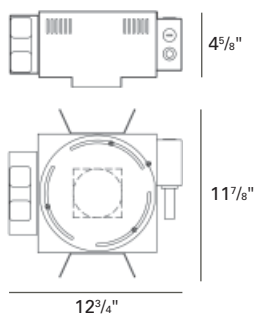

HOUSING INFORMATION

New Construction - (71W)

RDB100-NC