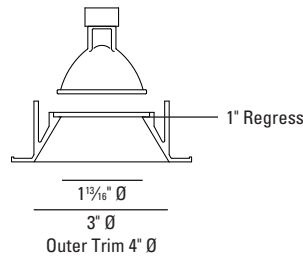

Downlight

LUMINAIRE INFORMATION

APPLICATION:

Accent luminaire for Residential, Commercial, Retail or Hospitality environments.

MATERIALS:

Trim: Die cast aluminum with torsion spring mounting.
 Housing: Fabricated of 20 ga. galvanized steel with thru wire J-box, 2 in 2 out (4 in 4 out for IC/ Airtight) at min. 90°C, #12 AGW thru branch circuit wiring. Housing and trim supplied as one complete unit.
 Trim Lens: Solite

LAMP: (not included) When using IR lamps, 37W Max.

New Construction / Chicago Plenum: (1) 71W max. MR16 GU5.3
 IC/Airtight: (1) 50W max. MR16 GU5.3

MOUNTING:

Butterfly brackets and adjustable nailer bars with integral nails provided. Nailer bars are extendible from 14" to 24" centers.