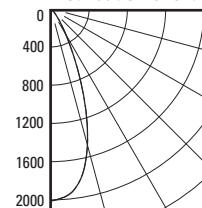

CEILING CUT OUT:

3 1/2" Ø

LISTINGS:

Dry/damp/wet under covered ceiling.

IC/Airtight housing meets Washington state airflow requirement and ASTM E283. Chicago Plenum housing is Chicago Plenum rated.
 IBEW union made.

NOTES:

- Housing included with trim.
- Maximum ceiling thickness 1 inch. Consult factory for other ceiling conditions.
- Maximum 1 lens option.

PHOTOMETRICS:

Distribution chart

LTL No.: 15000.ies
 71W MR16 GU5.3 40°
 Solite lens
 84% Efficiency