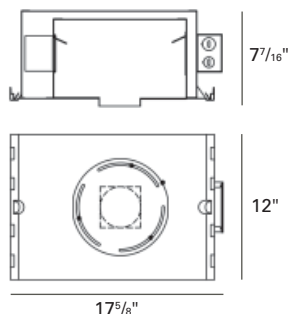

CEILING CUT OUT:

3 1/2" Ø

LISTINGS:

Dry/damp/wet under covered ceiling.

IC/Airtight housing meets Washington state airflow requirement and ASTM E283. Chicago Plenum housing is Chicago Plenum rated.
 IBEW union made.

NOTES:

- Housing included with trim.
- Maximum ceiling thickness 1 inch. Consult factory for other ceiling conditions.
- Maximum 1 lens option.

PHOTOMETRICS:

Distribution chart

LTL No.: 15000.ies
 71W MR16 GU5.3 40°
 Solite lens
 84% Efficiency

Ft below	FC nadir	Dia. @ 50%
6.0	55.8	4.0
8.0	31.4	5.4
10.0	20.1	6.7
12.0	14.0	8.0
14.0	10.2	9.3
16.0	7.8	10.7

HOUSING INFORMATION

New Construction - (71W)

RDB100-NC

IC/Airtight - (50W)

RDB100-IC

Chicago Plenum - (71W)