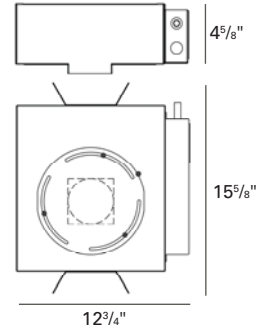

Chicago Plenum - (71W)

RDB101-CP