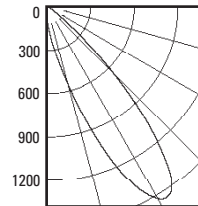

NOTES:

- Housing included with trim.
- Maximum ceiling thickness 1 inch. Consult factory for other ceiling conditions.
- Maximum 1 lens option.

PHOTOMETRICS:

Distribution chart

LTL No.: 15075.ies
71W MR16 GU5.3 40° (tilted 35°)
Solite lens
43.7% Efficiency