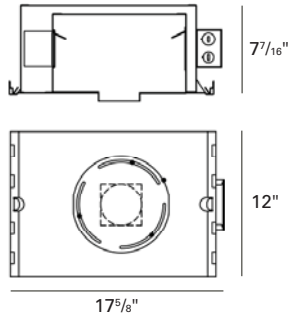

IC/Airtight - (50W)

RDB101-IC