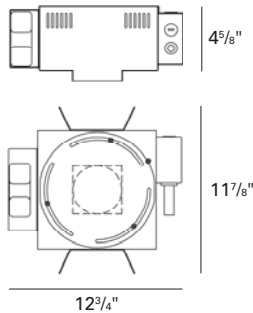

HOUSING INFORMATION

New Construction - (71W)

RDB101-NC