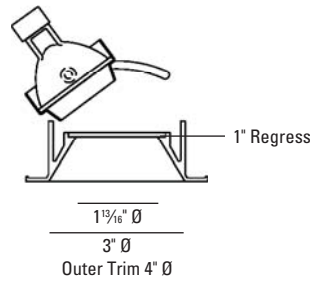

BEVEL® Low Voltage Halogen

Adjustable 35°

9835

LUMINAIRE INFORMATION

APPLICATION:

Accent luminaire for Residential, Commercial, Retail or Hospitality environments.

MATERIALS:

Trim: Die cast aluminum with torsion spring mounting.
Housing: Fabricated of 20 ga. galvanized steel with thru wire J-box, 2 in 2 out (4 in 4 out for IC/ Airtight) at min. 90°C, #12 AGW thru branch circuit wiring. Housing and trim supplied as one complete unit.
Trim Lens: Solite

LAMP: (not included) When using IR lamps, 37W Max.

New Construction / Chicago Plenum: (1) 71W max. MR16 GU5.3
IC/Airtight: (1) 50W max. MR16 GU5.3

MOUNTING:

Butterfly brackets and adjustable nailer bars with integral nails provided. Nailer bars are extendible from 14" to 24" centers.

ADJUSTMENT:

362° lockable horizontal rotation and 35° lockable vertical tilt.

VOLTAGE:

Specify 120V or 277V.

TRANSFORMER:

Low voltage magnetic toroidal HPF. Low voltage solid state electronic optionally available (consult factory).